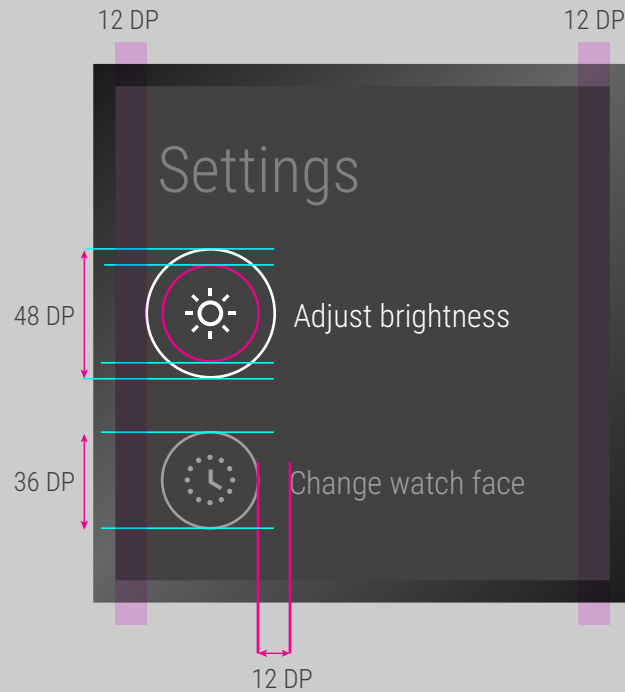

Settings

Square

The code only required to provide the expanded state of the icon, which is 48DP. It is written to size down from 48DP to 36 DP (being in selected state in the center, to deselect).

Icons

H1 Settings (small)

Adjust brightness

Roboto Condensed Light #757575
Font size 12 SP
One line 15 characters
Three lines 45 characters max

Micro Apps

Square

Icons

40 DP

52 DP
(when highlighted, default)

Background color #ffffff