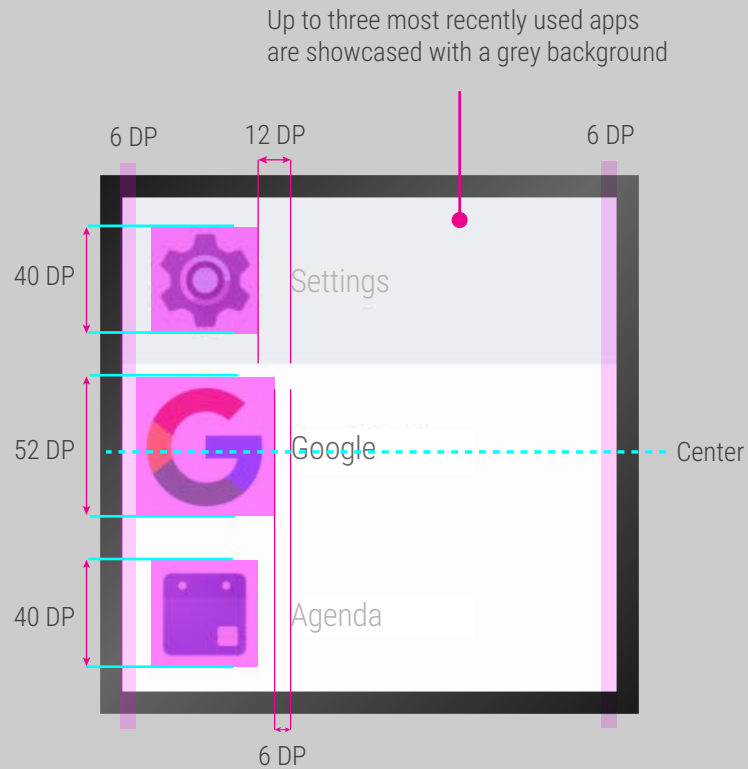

Settings

Square

The code only required to provide the expanded state of the icon, which is 48DP. It is written to size down from 48DP to 36 DP (being in selected state in the center, to deselect).

Icons

H1 Settings (small)

Roboto Condensed Light #757575
Font size 24 sp
One line 14 characters
Two lines 28 characters max

T1 Change watch face

Roboto Condensed Light #ffffff
Font size 12 SP
One line 15 characters
Three lines 45 characters max

Adjust brightness

Roboto Condensed Light #757575
Font size 12 SP
One line 15 characters
Three lines 45 characters max

Micro Apps

Square

Icons

40 DP

52 DP
(when highlighted, default)

Background color #ffffff

Font size 12 SP

One line 15 characters

Three lines 45 characters max

Note:

Only 52 DP icons is needed. It will be compressed down to 40 DP by code when deselected.

Notifications

Square

Interactive mode with hotword while being charged