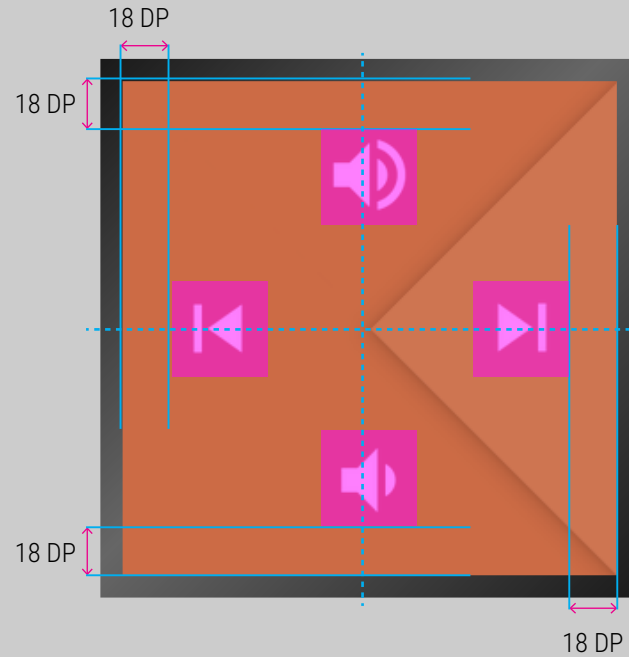

Media Player

Square

The next button is being tapped

36 DP

30 DP

Artist Name

Roboto Condensed Light #b3b3b3
Font size 16 SP
One line 13 characters then ellipse

Song Title

Roboto Condensed Light #212121
Font size 16 SP
One line 13 characters then ellipse