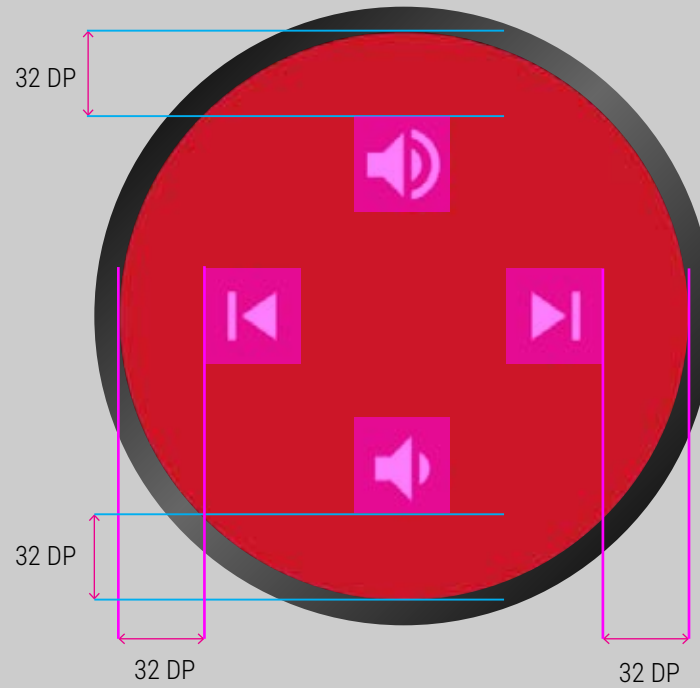

One line use 16 characters
max in 18 sp

Two lines use 36 characters
max in 14 sp

Center align text between top
and bottom of button of circle

Media Player

Circular

Some devices have a chin at the bottom of the screen.
Note that chin heights range from 20 to 23DP depending on the model.

Artist Name

Roboto Condensed Light #b3b3b3
Font size 16 SP
One line 13 characters then ellipse

Song Title

Roboto Condensed Light #212121
Font size 16 SP
One line 13 characters then ellipse

Status Icons and Hotword Location