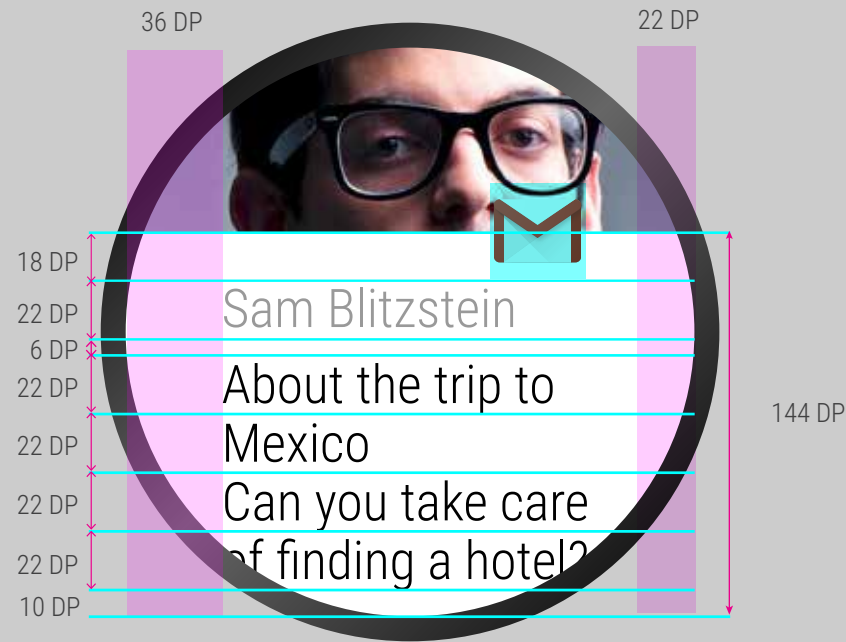

Micro Apps

Circular

Some devices have a chin at the bottom of the screen.
Note that chin heights range from 20 to 23DP depending on the model.

Icons

T1 Google (Selected title)
Roboto Condensed Light #757575
Font size 12 SP (center with logo)
One line 15 characters
Three lines 45 characters max

Flashlight (unselected title)
Roboto Condensed Light #b3b3b3
Font size 12 SP
One line 15 characters
Three lines 45 characters max

Note:
Only 52 DP icons is needed. It will be compressed down to 40 DP by code when deselected.

Notifications

Circular

Some devices have a chin at the bottom of the screen.
Note that chin heights range from 20 to 23DP depending on the model.

Product Icons

H1 Sam Blitzstein

Roboto Condensed Light #b3b3b3
Font size 20 sp
One line 20 characters max

T1 About the trip to Mexico...

Roboto Condensed Light #000000
Font size 20 SP (center with logo)
One line 18 characters
Three lines 54 characters max

Action Buttons

Circular

Some devices have a chin at the bottom of the screen.
Note that chin heights range from 20 to 23DP depending on the model.