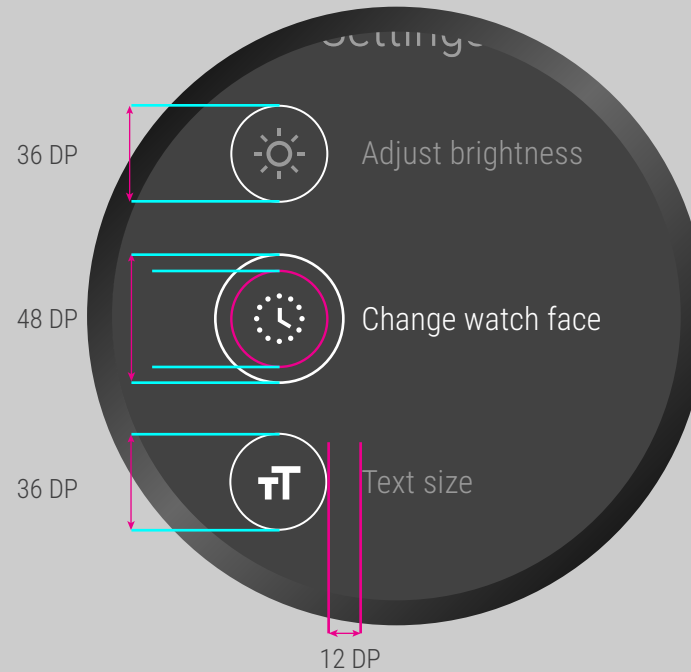

Roboto Condensed Light #212121
Font size 16 SP
One line 13 characters then ellipse

Hotword and Status Icons

Square

Google Custom
Hotword + Indicator Position

Third Party
Hotword + Indicator Position

Settings

Circular

Some devices have a chin at the bottom of the screen.
Note that chin heights range from 20 to 23DP depending on the model.

Icons

H1 Settings

Roboto Condensed Light #757575
Font size 24 sp
One line 14 characters
Two lines 28 characters max