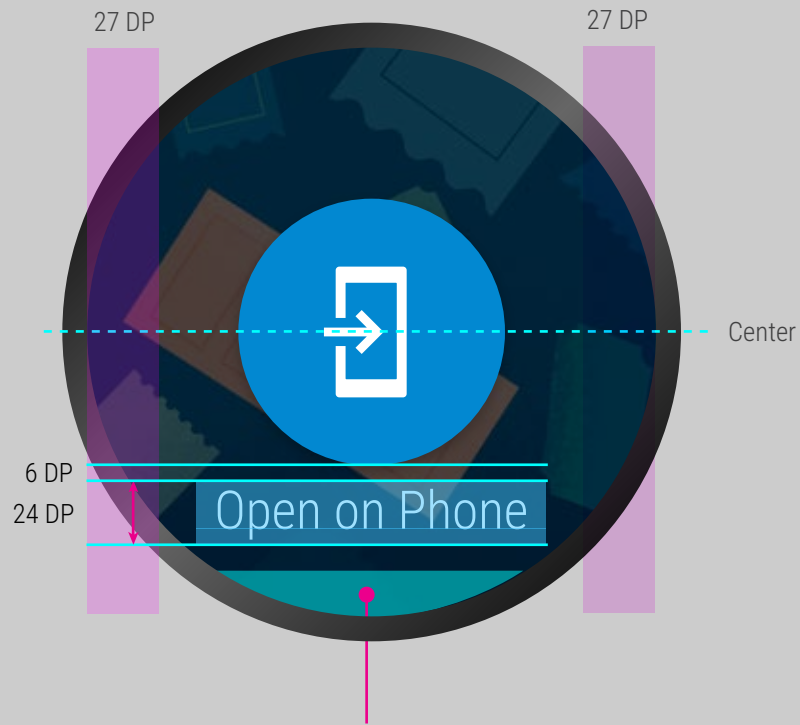

Notifications

Circular

Some devices have a chin at the bottom of the screen.
Note that chin heights range from 20 to 23DP depending on the model.

Product Icons

H1 Sam Blitzstein

Roboto Condensed Light #b3b3b3
Font size 20 sp
One line 20 characters max

T1 About the trip to Mexico...

Roboto Condensed Light #000000
Font size 20 SP (center with logo)
One line 18 characters
Three lines 54 characters max

Action Buttons

Circular

Some devices have a chin at the bottom of the screen.
Note that chin heights range from 20 to 23DP depending on the model.