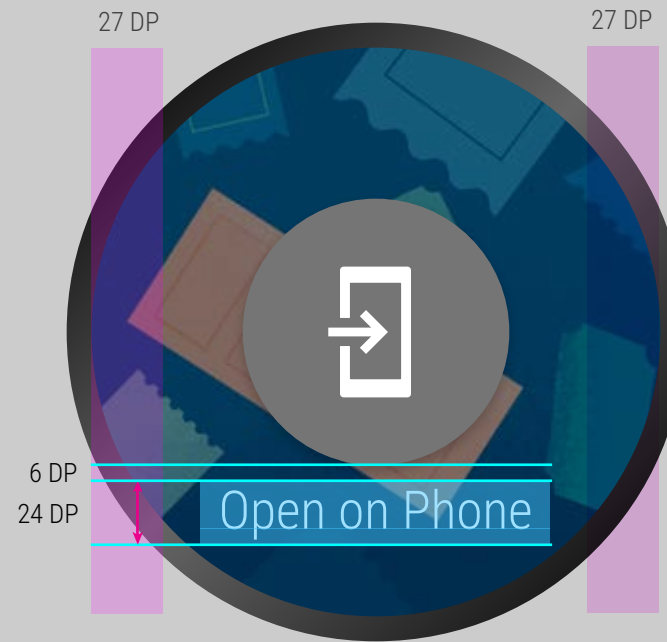

Notifications

Circular

Some devices have a chin at the bottom of the screen.
Note that chin heights range from 20 to 23DP depending on the model.

Product Icons

H1 Sam Blitzstein

Roboto Condensed Light #b3b3b3
Font size 20 sp
One line 20 characters max

T1 About the trip to Mexico...

Roboto Condensed Light #000000
Font size 20 SP (center with logo)
One line 18 characters
Three lines 54 characters max

Action Buttons

Circular

Some devices have a chin at the bottom of the screen.
Note that chin heights range from 20 to 23DP depending on the model.