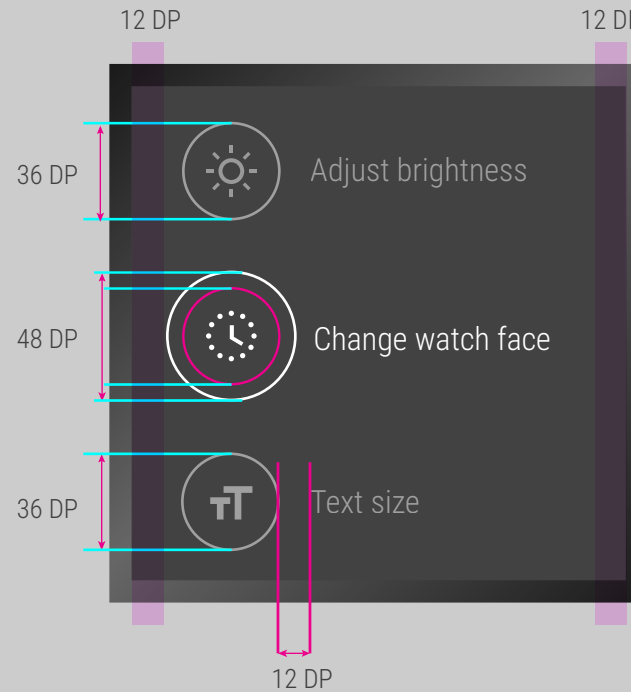

Settings

Square

The code only required to provide the expanded state of the icon, which is 48DP. It is written to size down from 48DP to 36 DP (being in selected state in the center, to deselect).

Icons

H1 Settings (small)

Roboto Condensed Light #757575
Font size 24 sp
One line 14 characters
Two lines 28 characters max

T1 Change watch face

Roboto Condensed Light #ffffff
Font size 12 SP
One line 15 characters
Three lines 45 characters max

Adjust brightness

Roboto Condensed Light #757575
Font size 12 SP
One line 15 characters
Three lines 45 characters max

Micro Apps

Square

Icons

40 DP

52 DP
(when highlighted, default)

Background color #ffffff

Font size 12 SP

One line 15 characters

Three lines 45 characters max

Note:

Only 52 DP icons is needed. It will be compressed down to 40 DP by code when deselected.

Notifications

Square

Interactive mode with hotword while being charged