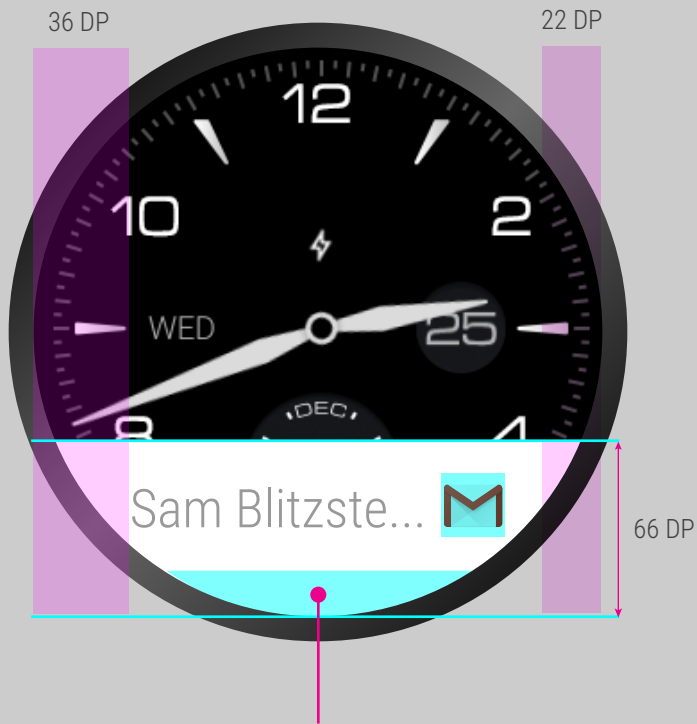

Notifications

Circular

Some devices have a chin at the bottom of the screen.
Note that chin heights range from 20 to 23DP depending on the model.