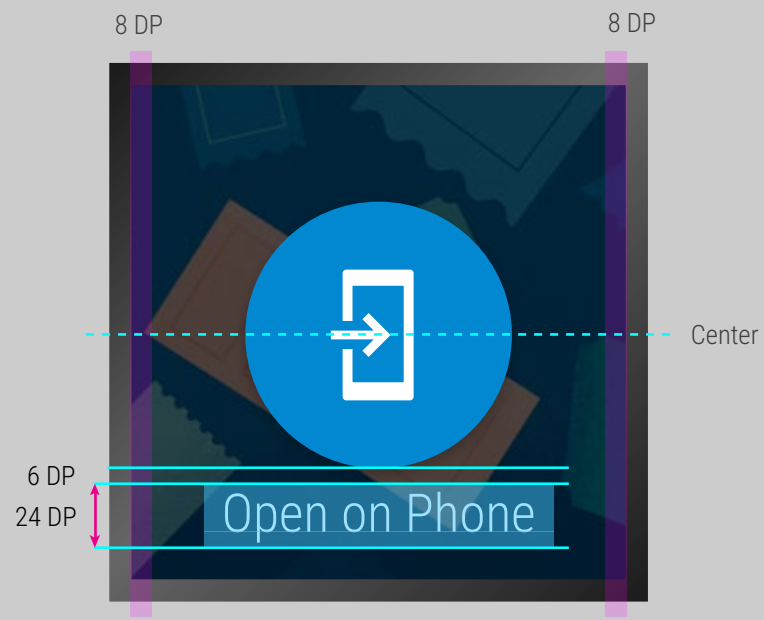

T1 About the trip to Mexico...

Roboto Condensed Light #000000
Font size 20 SP (center with logo)
One line 18 characters
Three lines 54 characters max

Action Buttons

Square

Action Icons

Center on device

Connected (Blue)