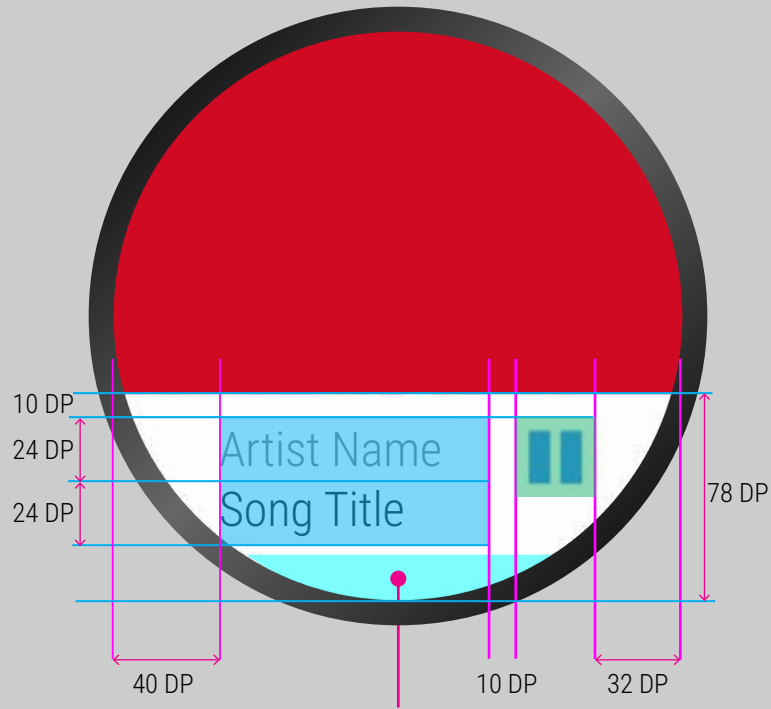

Action Icons

Center on device

Connected (Blue)

Circle 100 DP Color #0288d1

Disconnected (Grey)

Circle 100 DP Color #757575

Icon 64 DP Color #ffffff

H1 Open on phone

One line use 16 characters
max in 18 sp

Two lines use 36 characters
max in 14 sp

Center align text between top
and bottom of button of circle

Media Player

Circular

Some devices have a chin at the bottom of the screen.
Note that chin heights range from 20 to 23DP depending on the model.

Artist Name

Roboto Condensed Light #b3b3b3
Font size 16 SP
One line 13 characters then ellipse

Song Title

Roboto Condensed Light #212121
Font size 16 SP
One line 13 characters then ellipse

Status Icons and Hotword Location