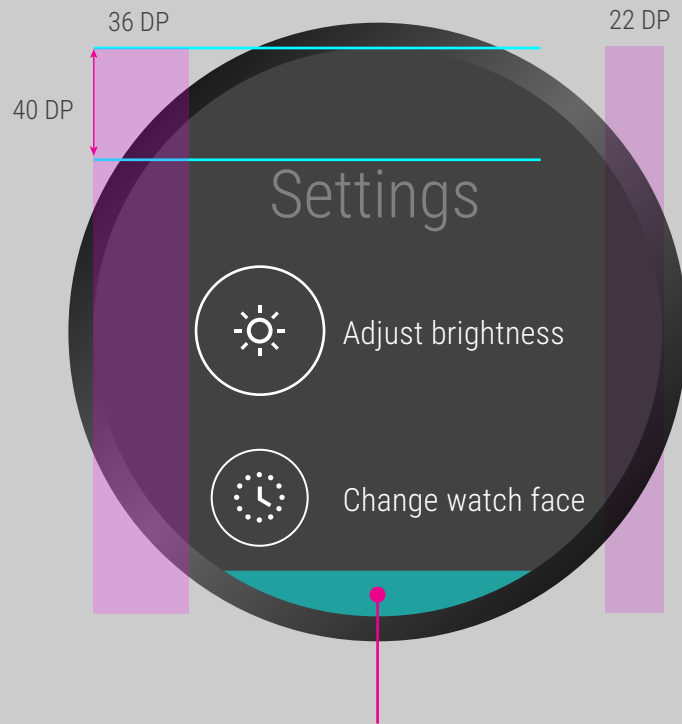

Roboto Condensed Light #212121
Font size 16 SP
One line 13 characters then ellipse

Hotword and Status Icons

Square

Google Custom
Hotword + Indicator Position

Third Party
Hotword + Indicator Position

Settings

Circular

Some devices have a chin at the bottom of the screen.
Note that chin heights range from 20 to 23DP depending on the model.

Icons

H1 Settings

Roboto Condensed Light #757575
Font size 24 sp
One line 14 characters
Two lines 28 characters max