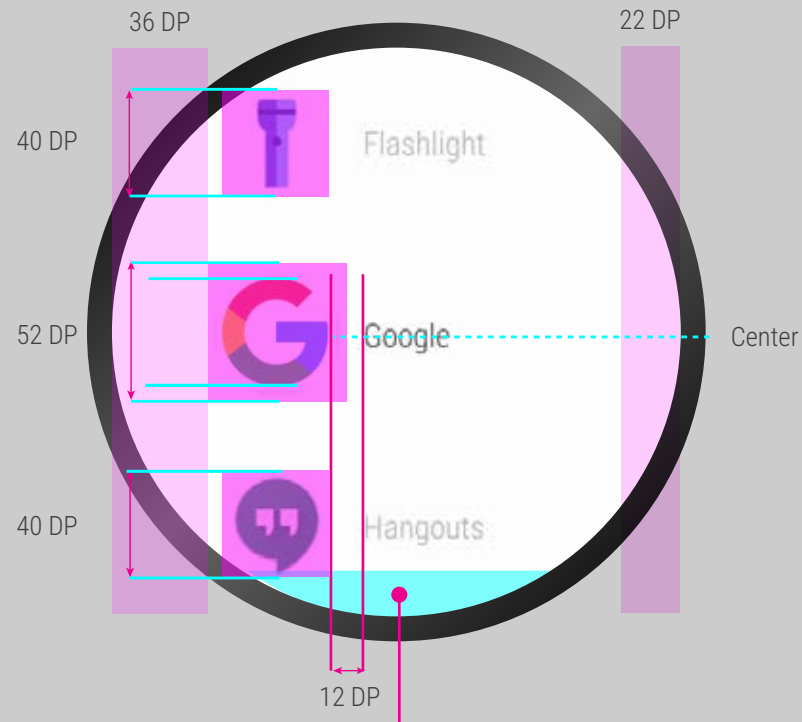

Circular

Some devices have a chin at the bottom of the screen.
Note that chin heights range from 20 to 23DP depending on the model.

Icons

H1 Settings

Roboto Condensed Light #757575
Font size 24 sp
One line 14 characters
Two lines 28 characters max

T1 Change watch face

Roboto Condensed Light #ffffff
Font size 12 SP
One line 15 characters
Three lines 45 characters max

Adjust brightness

Roboto Condensed Light #757575
Font size 12 SP
One line 15 characters
Three lines 45 characters max

Micro Apps

Circular

Some devices have a chin at the bottom of the screen.
Note that chin heights range from 20 to 23DP depending on the model.

Icons

T1 Google (Selected title)
Roboto Condensed Light #757575
Font size 12 SP (center with logo)
One line 15 characters
Three lines 45 characters max