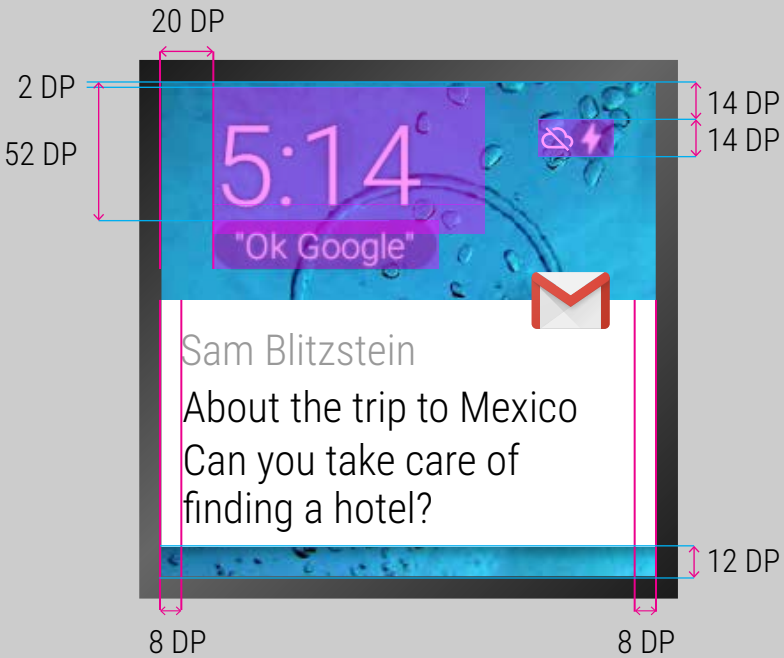

Media Player

Square

The next button is being tapped

36 DP

30 DP

Artist Name

Roboto Condensed Light #b3b3b3
Font size 16 SP
One line 13 characters then ellipse

Song Title

Roboto Condensed Light #212121
Font size 16 SP
One line 13 characters then ellipse

Hotword and Status Icons

Square

Google Custom
Hotword + Indicator Position

Third Party
Hotword + Indicator Position

Settings