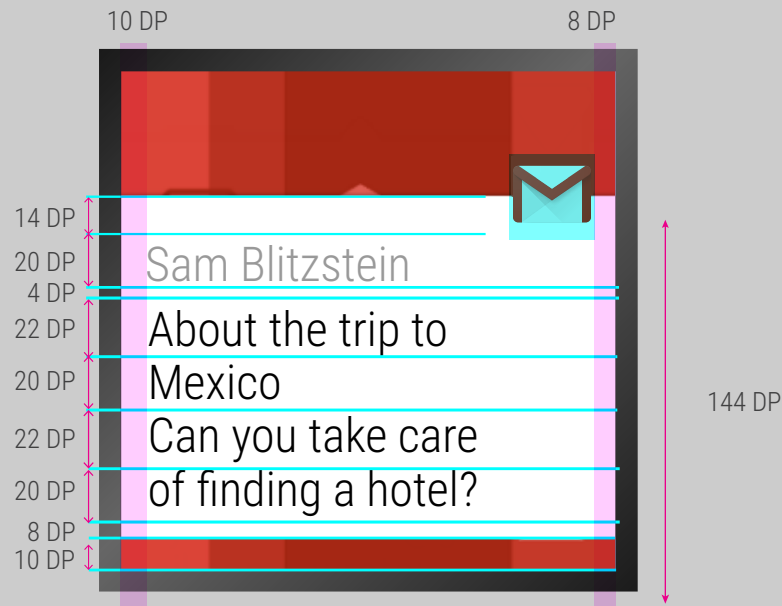

Font size 12 SP

One line 15 characters

Three lines 45 characters max

Note:

Only 52 DP icons is needed. It will be compressed down to 40 DP by code when deselected.

Notifications

Square

Interactive mode with hotword while being charged