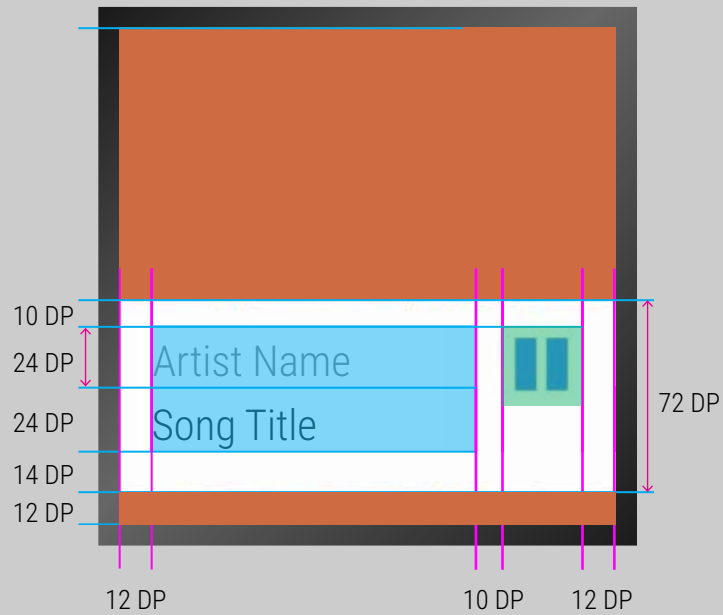

Media Player

Square

The next button is being tapped

36 DP

30 DP

Artist Name

Roboto Condensed Light #b3b3b3
Font size 16 SP
One line 13 characters then ellipse

Song Title

Roboto Condensed Light #212121
Font size 16 SP
One line 13 characters then ellipse