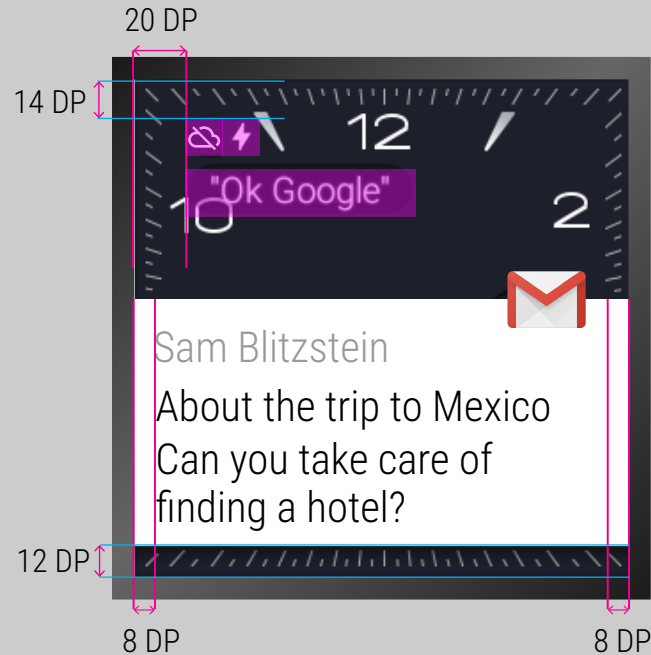

Media Player

Square

The next button is being tapped

36 DP

30 DP

Artist Name

Roboto Condensed Light #b3b3b3
Font size 16 SP
One line 13 characters then ellipse

Song Title

Roboto Condensed Light #212121
Font size 16 SP
One line 13 characters then ellipse

Hotword and Status Icons

Square

Google Custom
Hotword + Indicator Position

Third Party
Hotword + Indicator Position

Settings