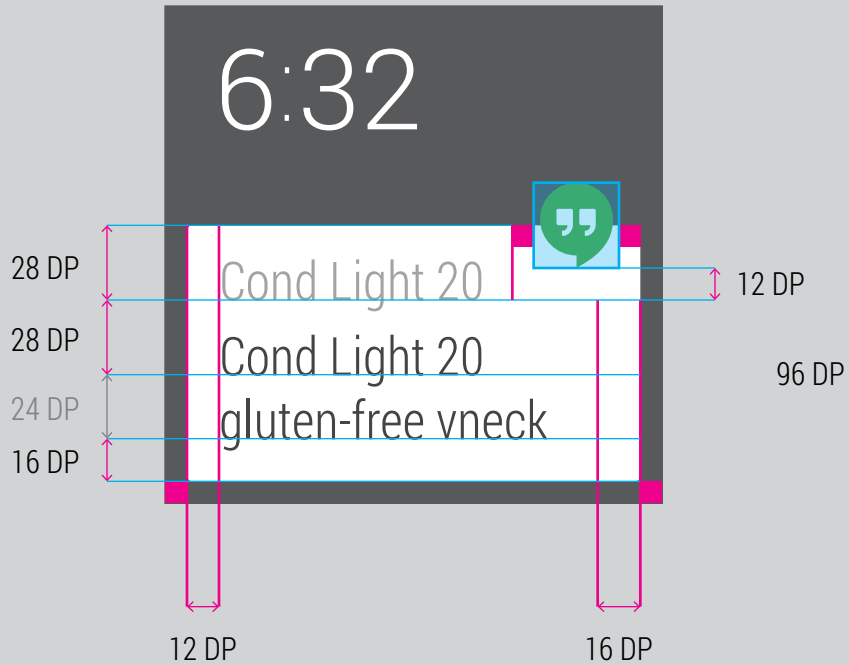

6:32

Austin Robison

Standard five line text notification will look just like this example here that contains five lines

96 DP

This card shows a notification with a dark grey header containing the time '6:32'. Below the header is a white card with a green speech bubble icon in the top right corner. The card contains five lines of text: 'Austin Robison' followed by 'Standard five line text notification will look just like this example here that contains five lines'. A vertical dimension line on the left indicates the card's height is 96 DP.

6:32

Austin Robison

This is an example of the maximum card height before we truncate, fanny pack umami kitsch authentic pop-up bicycle rights wolf moon cardigan

96 DP

This card is taller than the previous one, containing nine lines of text. The text is truncated at the bottom. A vertical dimension line on the left indicates the card's height is 96 DP.

6:32

Austin Robison

This is an example of a card exceeding the max height and truncating the card. Tapping this card will expand the card and reveal more text

96 DP

This card is the tallest, containing more than nine lines of text. The bottom portion of the card is faded out, indicating truncation. A vertical dimension line on the left indicates the card's height is 96 DP.

8 DP BLOCK

32 DP APP ICON

Header COLOR #a2a2a2

Body COLOR #434343

■ 8 DP BLOCK

This just so happens to be the smallest card you'll ever see. Imagine that. It's only **72 DP!**

At **96 DP**, this sucker is the tallest card that will ever float on your home screen.