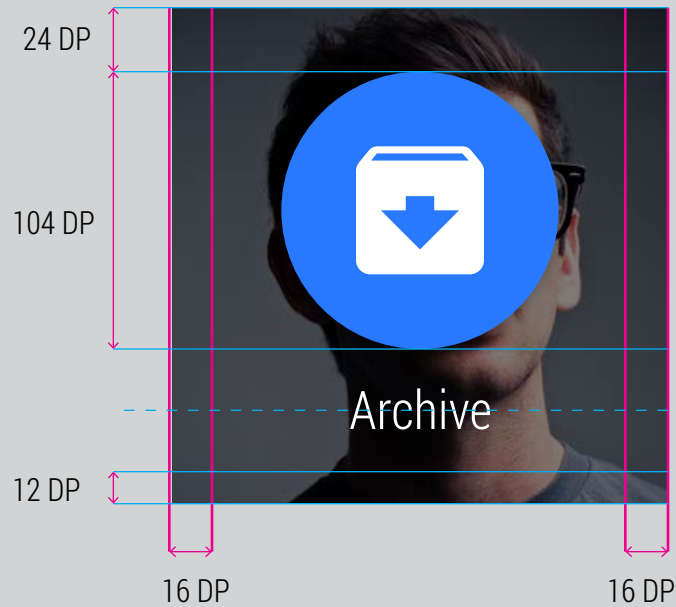

System indicator background protection.

■ 8 DP BLOCK

Big actions use big icons.  
**ic\_full\_\***

Big action buttons cast a dark  
scrim over the background.  
Overlay #000 at 50% opacity.

Labels with two lines  
look like this

ROBOTO LIGHT 16 SP

Label with one line

ROBOTO LIGHT 20 SP

BLUE CIRCLE  
COLOR #2878ff

PRESSED  
COLOR #2955C5

12 DP

8 DP

Regular peek card