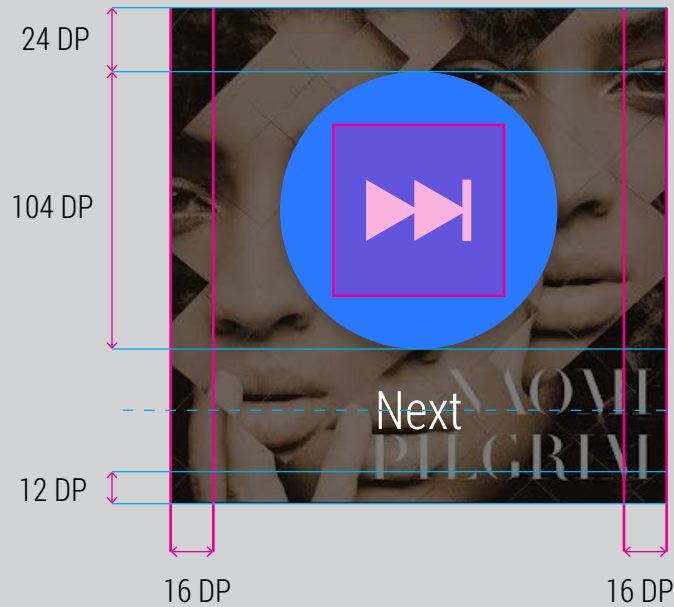

32 DP ICON

Artist one line only  
Track title on one line

Artist one line only  
Track title on two lines max

Artist

ROBOTO LIGHT CONDENSED 20 SP  
COLOR #a2a2a2

Track title

ROBOTO LIGHT CONDENSED 16 SP  
COLOR #434343

8 DP BLOCK

Big actions use big icons.  
**ic\_full\_\***

Big action buttons cast a dark  
scrim over the background.  
Overlay #000 at 50% opacity.

Label with one line

ROBOTO LIGHT 20 SP

BLUE CIRCLE  
COLOR #2878ff

6:32

Austin Robison

Standard five line text notification will look just like this example here that contains five lines

96 DP

This card shows a notification with a dark grey header containing the time '6:32'. Below the header is a white card with a green speech bubble icon in the top right corner. The card contains five lines of text: 'Austin Robison' followed by 'Standard five line text notification will look just like this example here that contains five lines'. A vertical dimension line on the left indicates the card's height is 96 DP.