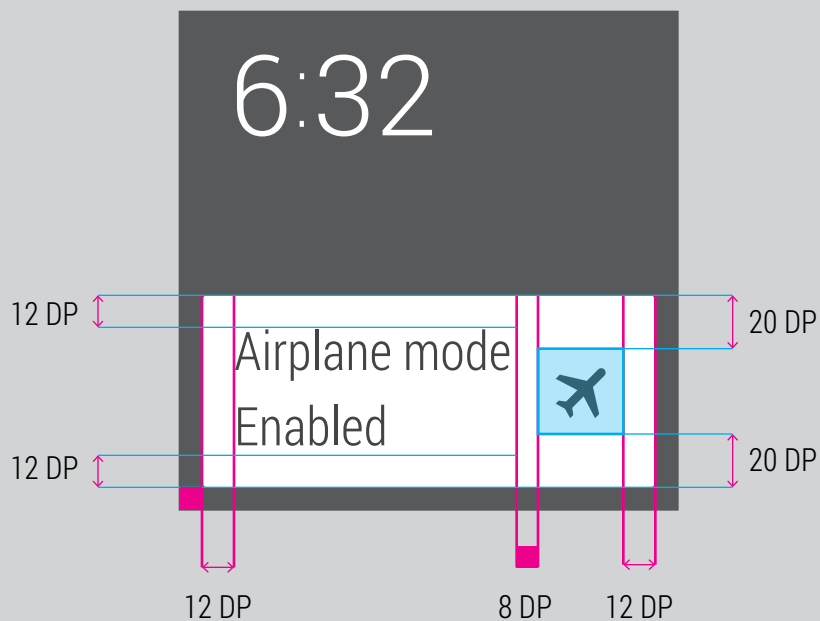

PRESSED  
COLOR #2955c5

**ROBOTO LIGHT 14 SP**  
#434343

8 DP BLOCK

32 DP ICON

Dismissable card added to stack.  
**ic\_alert\_airplanemode**

When breaking connection with your phone, vibrate and display this card. **ic\_alert\_nophone**

When battery is at 20%  
**ic\_alert\_lowbattery**

Roboto Condensed Light  
20 SP  
COLOR #434343

■ 8 DP BLOCK

■ 32 DP APP ICON

8 DP BLOCK

32 DP APP ICON

Card title

ROBOTO CONDENSED LIGHT  
SIZE 20 SP