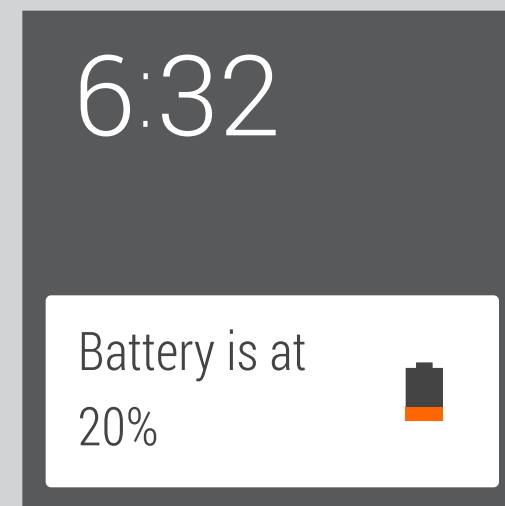

8 DP BLOCK

32 DP ICON

Dismissable card added to stack.
ic_alert_airplanemode

When breaking connection with your phone, vibrate and display this card. **ic_alert_nophone**

When battery is at 20%
ic_alert_lowbattery

Roboto Condensed Light
20 SP
COLOR #434343