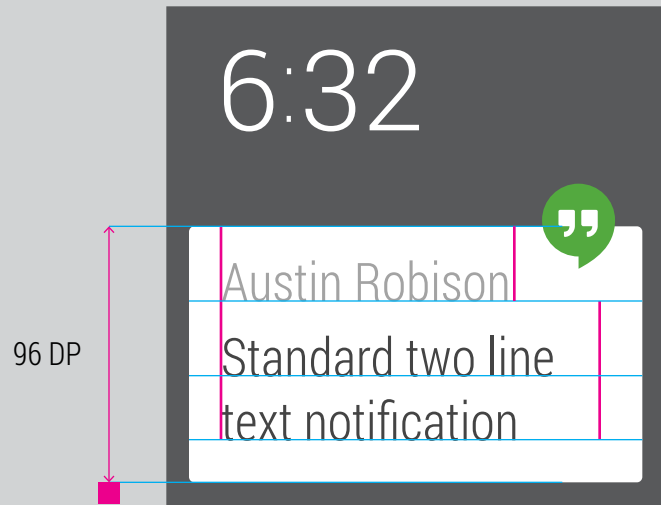

Header

ROBOTO LIGHT CONDENSED **20 SP**  
COLOR #a2a2a2

Secondary

ROBOTO LIGHT CONDENSED **16 SP**  
COLOR #434343

■ 8 DP BLOCK

If a card is any taller than **96 DP** we have to push a bit of it below the fold.

6:32

Austin Robison

Standard five line text notification will look just like this example here that contains five lines

96 DP

This card shows a notification with a dark grey header containing the time '6:32'. Below the header is a white card with a green speech bubble icon in the top right corner. The card contains five lines of text: 'Austin Robison' followed by 'Standard five line text notification will look just like this example here that contains five lines'. A vertical dimension line on the left indicates the card's height is 96 DP.