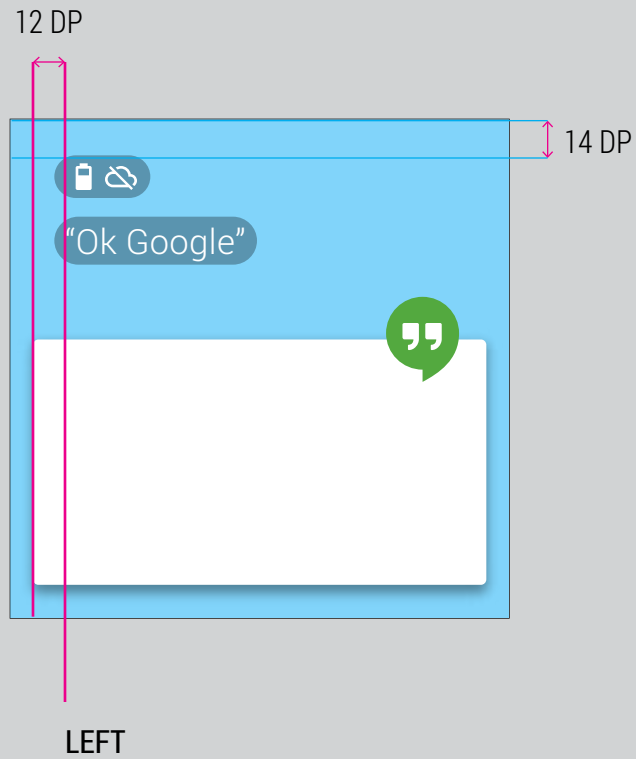

Ambient mode while device is being  
charged

8 DP BLOCK

24 DP BLOCK

Snippet text

ROBOTO LIGHT 16 SP

Position: MIDDLE

Position: BOTTOM

Position: TOP

System indicator background protection.

■ 8 DP BLOCK

Big actions use big icons.  
**ic\_full\_\***

Big action buttons cast a dark  
scrim over the background.  
Overlay #000 at 50% opacity.

Labels with two lines  
look like this

ROBOTO LIGHT 16 SP

Label with one line

ROBOTO LIGHT 20 SP

BLUE CIRCLE  
COLOR #2878ff

PRESSED  
COLOR #2955C5

12 DP

8 DP

Regular peek card