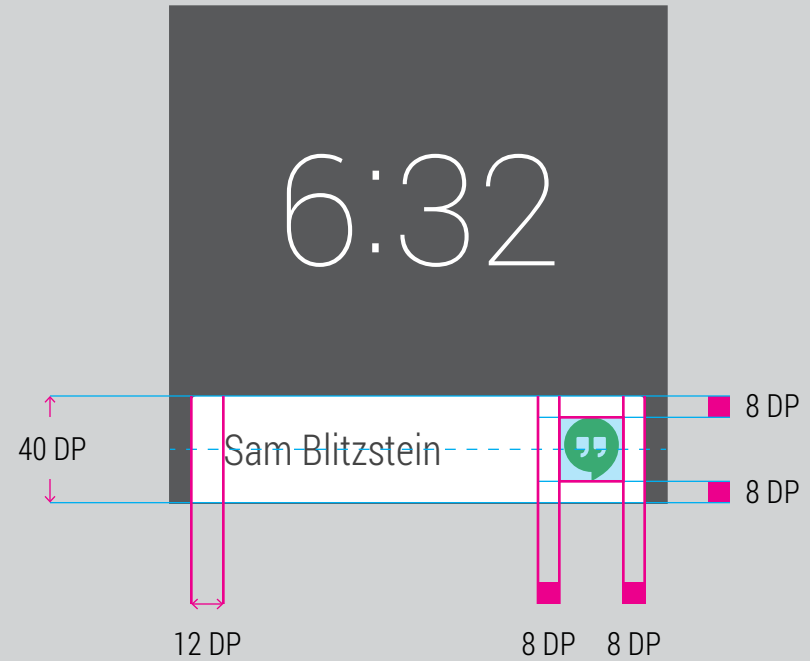

System indicator background protection.

■ 8 DP BLOCK

Big actions use big icons.  
**ic\_full\_\***

Big action buttons cast a dark  
scrim over the background.  
Overlay #000 at 50% opacity.

Labels with two lines  
look like this

ROBOTO LIGHT 16 SP

Label with one line

ROBOTO LIGHT 20 SP

BLUE CIRCLE  
COLOR #2878ff

PRESSED  
COLOR #2955C5

12 DP

8 DP

Regular peek card

Short peek card with custom clockface

Sam Blitzstein

ROBOTO LIGHT 16 SP  
COLOR #434343

■ 8 DP BLOCK

On long press, grow dot outward from center.

Apply 50% black on top of background.

Press state for quit button.

32 DP ICON

Artist one line only  
Track title on one line

Artist one line only  
Track title on two lines max

Artist

ROBOTO LIGHT CONDENSED 20 SP  
COLOR #a2a2a2

Track title

ROBOTO LIGHT CONDENSED 16 SP  
COLOR #434343