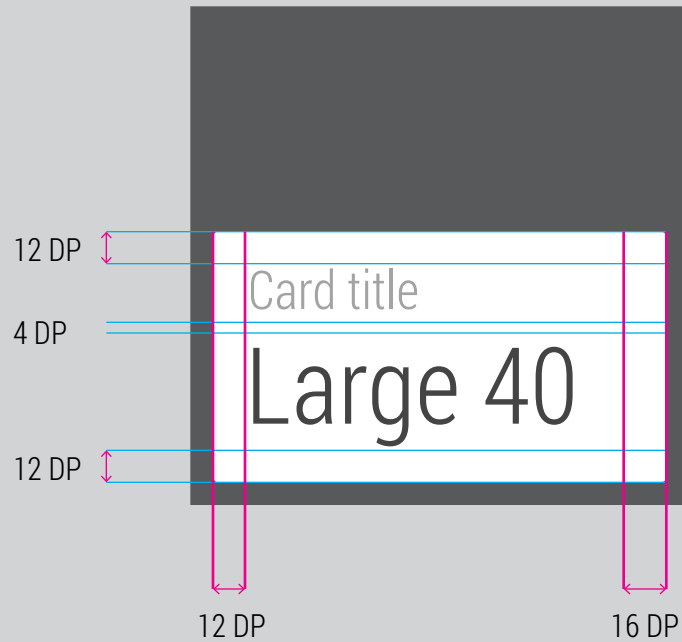

When battery is at 20%  
**ic\_alert\_lowbattery**

Roboto Condensed Light  
20 SP  
COLOR #434343

■ 8 DP BLOCK

■ 32 DP APP ICON

8 DP BLOCK

32 DP APP ICON

Card title

ROBOTO CONDENSED LIGHT  
SIZE 20 SP

Every line of text adds **24 DP** to the height of the card. Oh man that's so cool!

■ 8 DP BLOCK

9 lines of text, or 240 DP is safe. This is the max size before we need to truncate.

Taller than **240 DP** or 9 lines of text? We fade you out at the bottom and truncate you.

6:32

Austin Robison

Standard five line text notification will look just like this example here that contains five lines

96 DP

This card shows a notification with a dark grey header containing the time '6:32'. Below the header is a white card with a green speech bubble icon in the top right corner. The card contains five lines of text: 'Austin Robison' followed by 'Standard five line text notification will look just like this example here that contains five lines'. A vertical dimension line on the left indicates the card's height is 96 DP.

6:32

Austin Robison

This is an example of a card exceeding the max height and truncating the card. Tapping this card will expand the card and reveal more text

96 DP

This card is the tallest, containing more than nine lines of text. The bottom portion of the card is faded out, indicating truncation. A vertical dimension line on the left indicates the card's height is 96 DP.