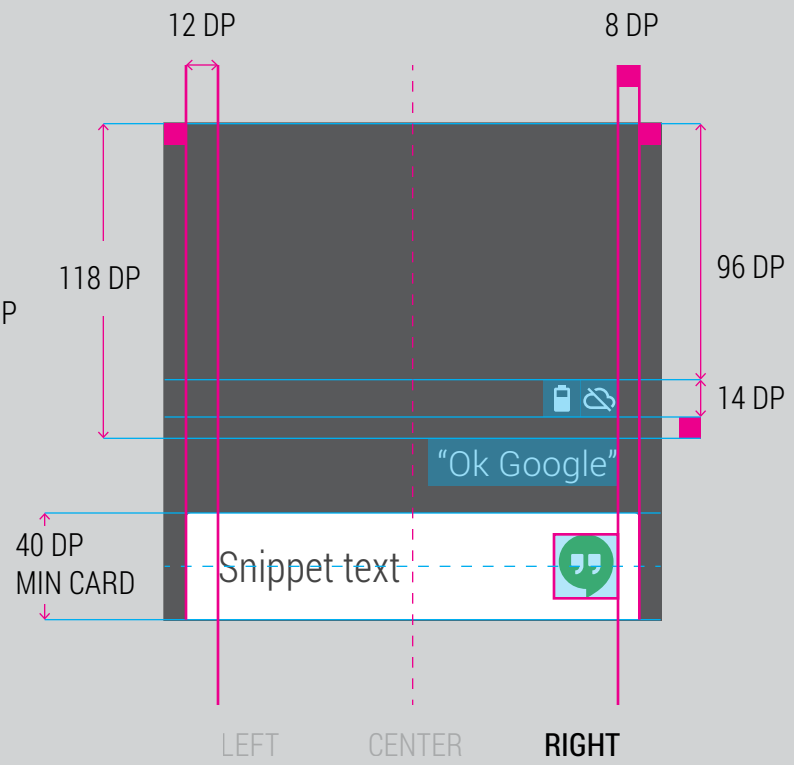

Ambient mode while device is being  
charged

8 DP BLOCK

24 DP BLOCK

Snippet text

ROBOTO LIGHT 16 SP

Position: MIDDLE

Position: BOTTOM

Position: TOP

System indicator background protection.

■ 8 DP BLOCK

Big actions use big icons.  
**ic\_full\_\***

Big action buttons cast a dark  
scrim over the background.  
Overlay #000 at 50% opacity.

Labels with two lines  
look like this