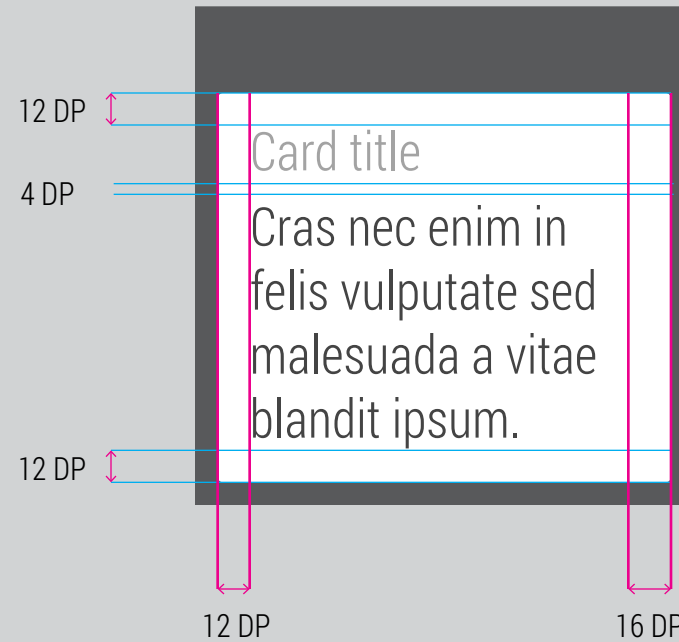

When battery is at 20%  
**ic\_alert\_lowbattery**

Roboto Condensed Light  
20 SP  
COLOR #434343

■ 8 DP BLOCK

■ 32 DP APP ICON

8 DP BLOCK

32 DP APP ICON

Card title

ROBOTO CONDENSED LIGHT  
SIZE 20 SP

Card Body

ROBOTO CONDENSED LIGHT  
SIZE 20 SP

Abc

PRIMARY TEXT COLOR  
#434343

Abc

SECONDARY TEXT COLOR  
#a2a2a2

8 DP BLOCK

32 DP ICON

6:32

Austin Robison

Standard five line text notification will look just like this example here that contains five lines

96 DP

This card shows a notification with a dark grey header containing the time '6:32'. Below the header is a white card with a green speech bubble icon in the top right corner. The card contains five lines of text: 'Austin Robison' followed by 'Standard five line text notification will look just like this example here that contains five lines'. A vertical dimension line on the left indicates the card's height is 96 DP.