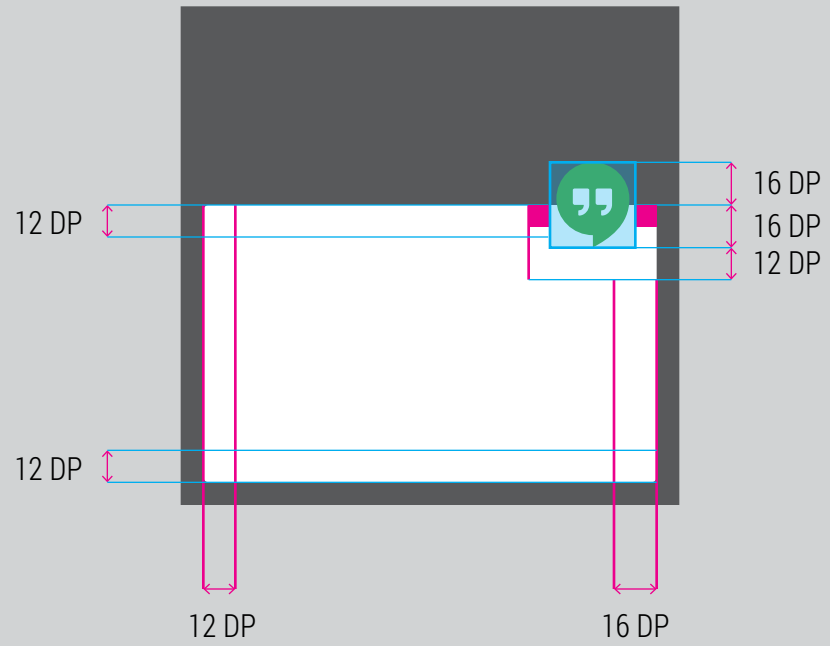

When battery is at 20%  
**ic\_alert\_lowbattery**

Roboto Condensed Light  
20 SP  
COLOR #434343

■ 8 DP BLOCK

■ 32 DP APP ICON

8 DP BLOCK

32 DP APP ICON

Card title

ROBOTO CONDENSED LIGHT  
SIZE 20 SP

Every line of text adds **24 DP** to the height of the card. Oh man that's so cool!

■ 8 DP BLOCK

9 lines of text, or 240 DP is safe. This is the max size before we need to truncate.

Taller than **240 DP** or 9 lines of text? We fade you out at the bottom and truncate you.

6:32

Austin Robison

Standard five line text notification will look just like this example here that contains five lines

96 DP

This card shows a notification with a dark grey header containing the time '6:32'. Below the header is a white card with a green speech bubble icon in the top right corner. The card contains five lines of text: 'Austin Robison' followed by 'Standard five line text notification will look just like this example here that contains five lines'. A vertical dimension line on the left indicates the card's height is 96 DP.

6:32

Austin Robison

This is an example of a card exceeding the max height and truncating the card. Tapping this card will expand the card and reveal more text

96 DP

This card is the tallest, containing more than nine lines of text. The bottom portion of the card is faded out, indicating truncation. A vertical dimension line on the left indicates the card's height is 96 DP.