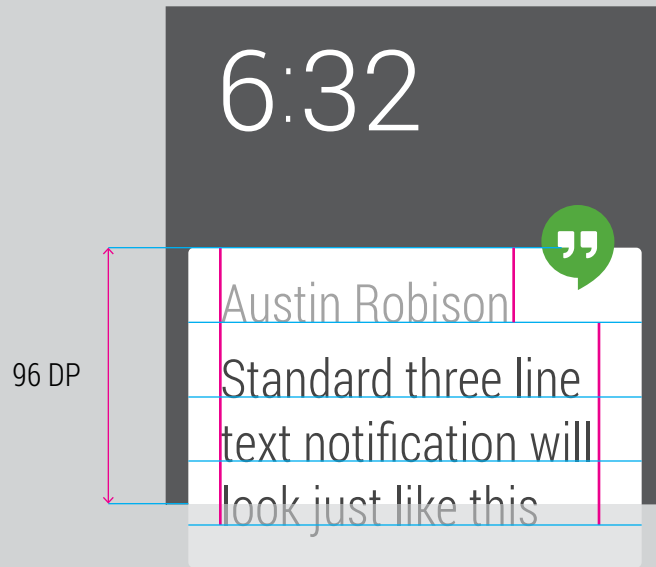

Header

ROBOTO LIGHT CONDENSED **20 SP**  
COLOR #a2a2a2

Secondary

ROBOTO LIGHT CONDENSED **16 SP**  
COLOR #434343

■ 8 DP BLOCK

If a card is any taller than **96 DP** we have to push a bit of it below the fold.

6:32

Austin Robison

Standard five line text notification will look just like this example here that contains five lines

96 DP

This card shows a notification with a dark grey header containing the time '6:32'. Below the header is a white card with a green speech bubble icon in the top right corner. The card contains five lines of text: 'Austin Robison' followed by 'Standard five line text notification will look just like this example here that contains five lines'. A vertical dimension line on the left indicates the card's height is 96 DP.