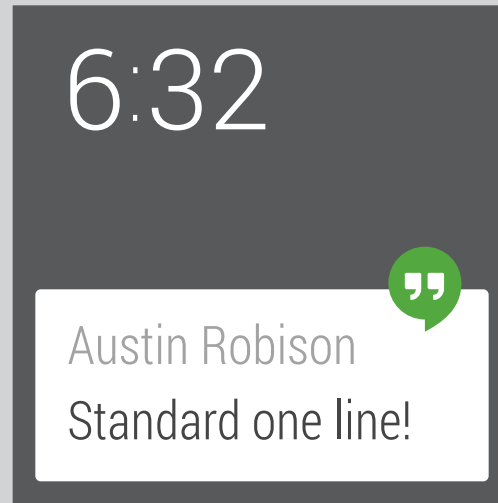

8 DP BLOCK

32 DP APP ICON

Header COLOR #a2a2a2

Body COLOR #434343

■ 8 DP BLOCK

This just so happens to be the smallest card you'll ever see. Imagine that. It's only **72 DP!**

At **96 DP**, this sucker is the tallest card that will ever float on your home screen.