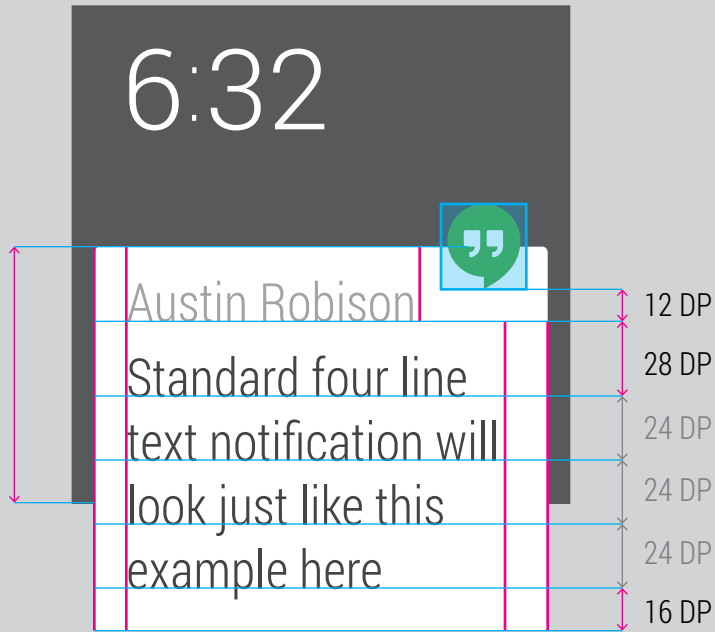

6:32

Austin Robison

Standard five line text notification will look just like this example here that contains five lines

96 DP

This card shows a notification with a dark grey header containing the time '6:32'. Below the header is a white card with a green speech bubble icon in the top right corner. The card contains five lines of text: 'Austin Robison' followed by 'Standard five line text notification will look just like this example here that contains five lines'. A vertical dimension line on the left indicates the card's height is 96 DP.

6:32

Austin Robison

This is an example of a card exceeding the max height and truncating the card. Tapping this card will expand the card and reveal more text

96 DP

This card is the tallest, containing more than nine lines of text. The bottom portion of the card is faded out, indicating truncation. A vertical dimension line on the left indicates the card's height is 96 DP.

8 DP BLOCK

32 DP APP ICON

Header COLOR #a2a2a2

Body COLOR #434343

■ 8 DP BLOCK

This just so happens to be the smallest card you'll ever see. Imagine that. It's only **72 DP!**

At **96 DP**, this sucker is the tallest card that will ever float on your home screen.