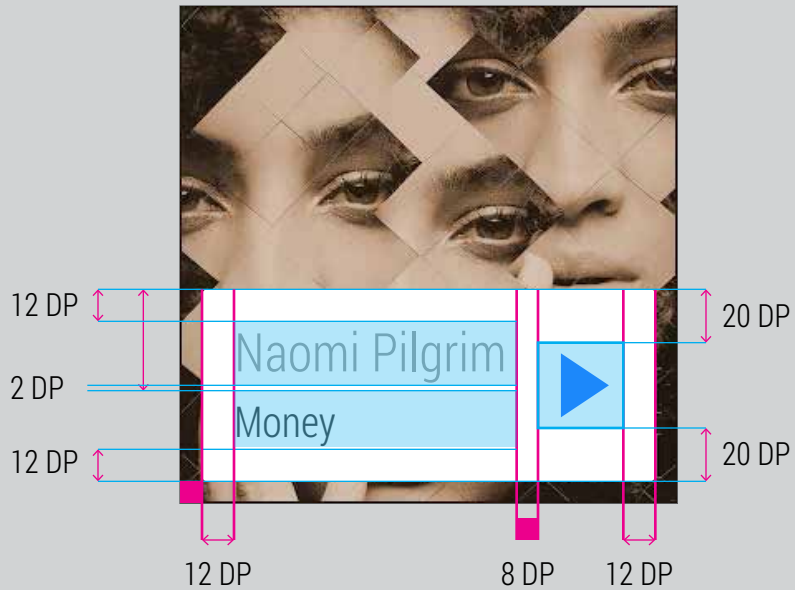

32 DP ICON

Artist one line only  
Track title on one line

Artist one line only  
Track title on two lines max

Artist

ROBOTO LIGHT CONDENSED 20 SP  
COLOR #a2a2a2

Track title

ROBOTO LIGHT CONDENSED 16 SP  
COLOR #434343

8 DP BLOCK

Big actions use big icons.  
**ic\_full\_\***

Big action buttons cast a dark  
scrim over the background.  
Overlay #000 at 50% opacity.

Label with one line

ROBOTO LIGHT 20 SP

BLUE CIRCLE  
COLOR #2878ff

PRESSED  
COLOR #2955c5

**ROBOTO LIGHT 14 SP**  
#434343

8 DP BLOCK

32 DP ICON

Dismissable card added to stack.  
**ic\_alert\_airplanemode**

When breaking connection with your phone, vibrate and display this card. **ic\_alert\_nophone**