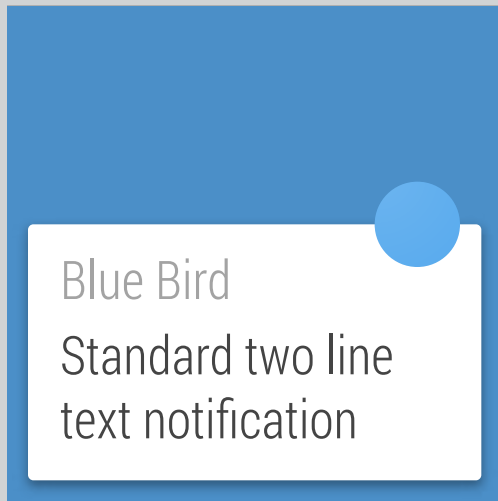

■ 8 DP BLOCK

100% DOMINANT COLOR