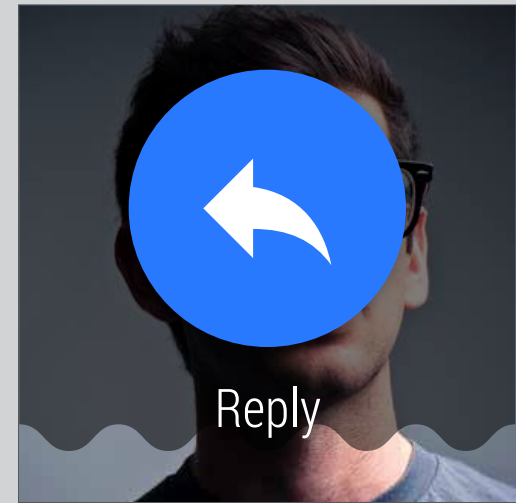

System indicator background protection.

■ 8 DP BLOCK

Big actions use big icons.  
**ic\_full\_\***

Big action buttons cast a dark  
scrim over the background.  
Overlay #000 at 50% opacity.

Labels with two lines  
look like this

ROBOTO LIGHT 16 SP

Label with one line

ROBOTO LIGHT 20 SP

BLUE CIRCLE  
COLOR #2878ff

PRESSED  
COLOR #2955C5

12 DP

8 DP

Regular peek card