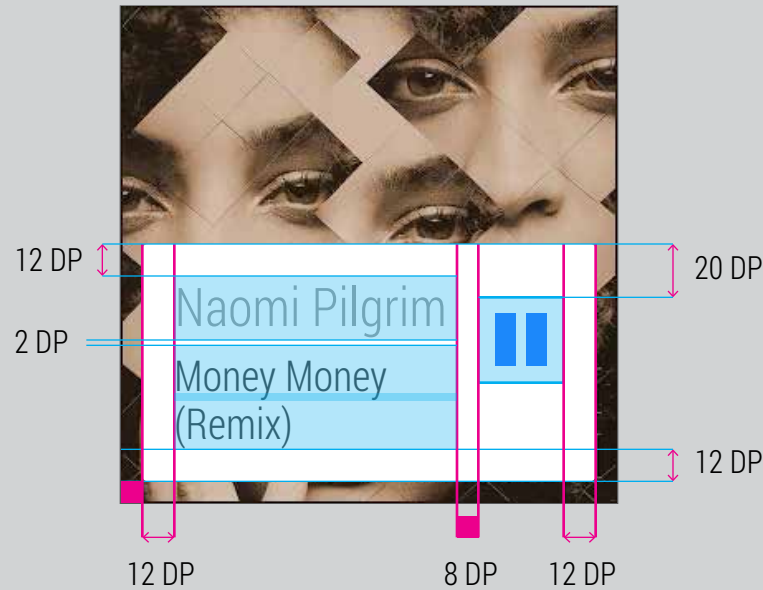

32 DP ICON

Artist one line only  
Track title on one line

Artist one line only  
Track title on two lines max

Artist

ROBOTO LIGHT CONDENSED 20 SP  
COLOR #a2a2a2

Track title

ROBOTO LIGHT CONDENSED 16 SP  
COLOR #434343

8 DP BLOCK

Big actions use big icons.  
**ic\_full\_\***

Big action buttons cast a dark  
scrim over the background.  
Overlay #000 at 50% opacity.

Label with one line

ROBOTO LIGHT 20 SP

BLUE CIRCLE  
COLOR #2878ff

PRESSED  
COLOR #2955c5

**ROBOTO LIGHT 14 SP**  
#434343

8 DP BLOCK

32 DP ICON

Dismissable card added to stack.  
**ic\_alert\_airplanemode**

When breaking connection with your phone, vibrate and display this card. **ic\_alert\_nophone**

6:32

Austin Robison

Standard five line text notification will look just like this example here that contains five lines

96 DP

This card shows a notification with a dark grey header containing the time '6:32'. Below the header is a white card with a green speech bubble icon in the top right corner. The card contains five lines of text: 'Austin Robison' followed by 'Standard five line text notification will look just like this example here that contains five lines'. A vertical dimension line on the left indicates the card's height is 96 DP.