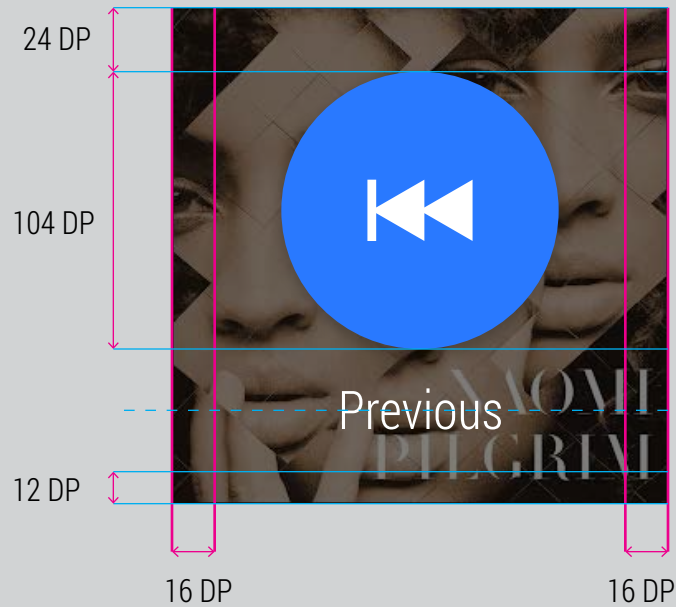

32 DP ICON

Artist one line only  
Track title on one line

Artist one line only  
Track title on two lines max

Artist

ROBOTO LIGHT CONDENSED 20 SP  
COLOR #a2a2a2

Track title

ROBOTO LIGHT CONDENSED 16 SP  
COLOR #434343

8 DP BLOCK

Big actions use big icons.  
**ic\_full\_\***

Big action buttons cast a dark  
scrim over the background.  
Overlay #000 at 50% opacity.

Label with one line

ROBOTO LIGHT 20 SP

BLUE CIRCLE  
COLOR #2878ff