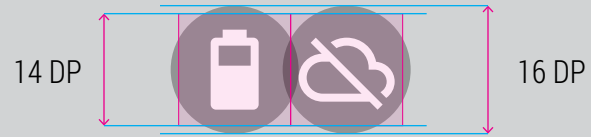

Ambient mode while device is being  
charged

8 DP BLOCK

24 DP BLOCK

Snippet text

ROBOTO LIGHT 16 SP

Position: MIDDLE

Position: BOTTOM

Position: TOP

System indicator background protection.

■ 8 DP BLOCK

Big actions use big icons.  
**ic\_full\_\***

Big action buttons cast a dark  
scrim over the background.  
Overlay #000 at 50% opacity.

Labels with two lines  
look like this