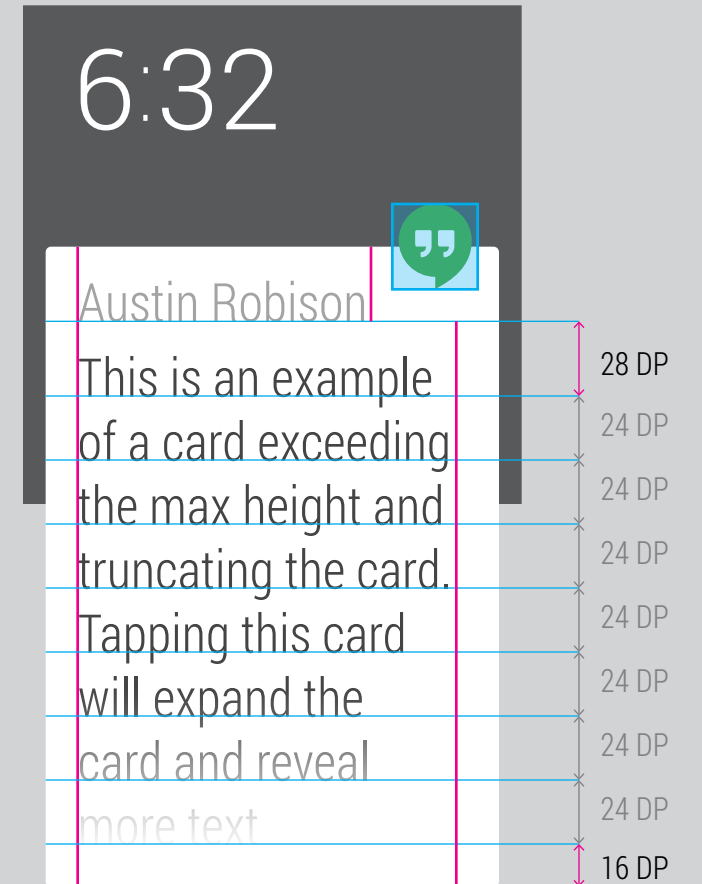

6:32

Austin Robison

Standard five line text notification will look just like this example here that contains five lines

96 DP

This card shows a notification with a dark grey header containing the time '6:32'. Below the header is a white card with a green speech bubble icon in the top right corner. The card contains five lines of text: 'Austin Robison' followed by 'Standard five line text notification will look just like this example here that contains five lines'. A vertical dimension line on the left indicates the card's height is 96 DP.

6:32

Austin Robison

This is an example of a card exceeding the max height and truncating the card. Tapping this card will expand the card and reveal more text

96 DP

This card is the tallest, containing more than nine lines of text. The bottom portion of the card is faded out, indicating truncation. A vertical dimension line on the left indicates the card's height is 96 DP.

8 DP BLOCK

32 DP APP ICON

Header COLOR #a2a2a2

Body COLOR #434343

■ 8 DP BLOCK

This just so happens to be the smallest card you'll ever see. Imagine that. It's only **72 DP!**

At **96 DP**, this sucker is the tallest card that will ever float on your home screen.