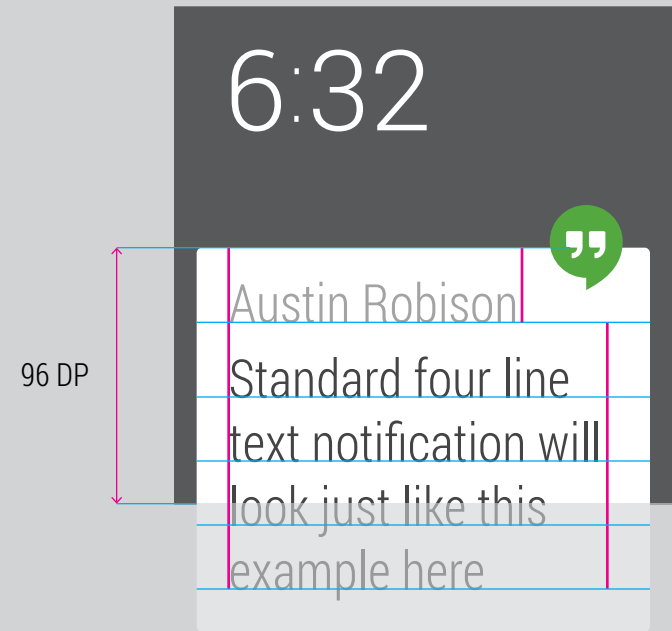

■ 8 DP BLOCK

If a card is any taller than **96 DP** we have to push a bit of it below the fold.

Every line of text adds **24 DP** to the height of the card. Oh man that's so cool!