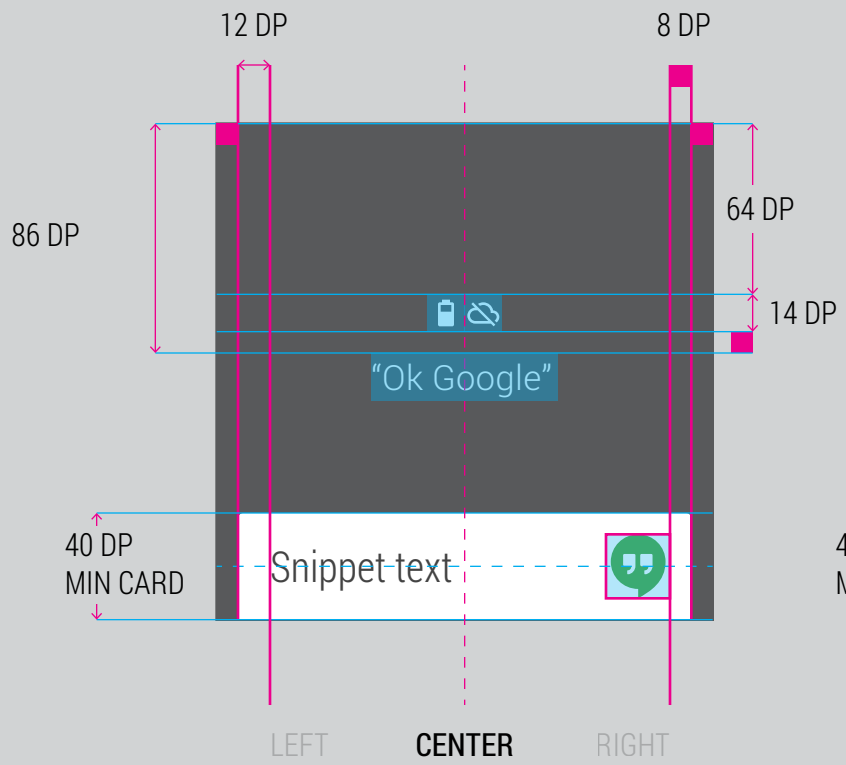

Interactive mode with hotword

Interactive mode while device is being charged

Ambient mode while device is being charged

■ 8 DP BLOCK

□ 32 DP BLOCK

Google Custom  
Hotword + Indicator Position

Hotword appears when entering  
interactive mode and disappears  
after 3 seconds

Ambient mode while device is being  
charged

8 DP BLOCK

24 DP BLOCK

Snippet text

ROBOTO LIGHT 16 SP

Position: MIDDLE

Position: BOTTOM

Position: TOP

System indicator background protection.

■ 8 DP BLOCK

Big actions use big icons.  
**ic\_full\_\***

Big action buttons cast a dark  
scrim over the background.  
Overlay #000 at 50% opacity.

Labels with two lines  
look like this