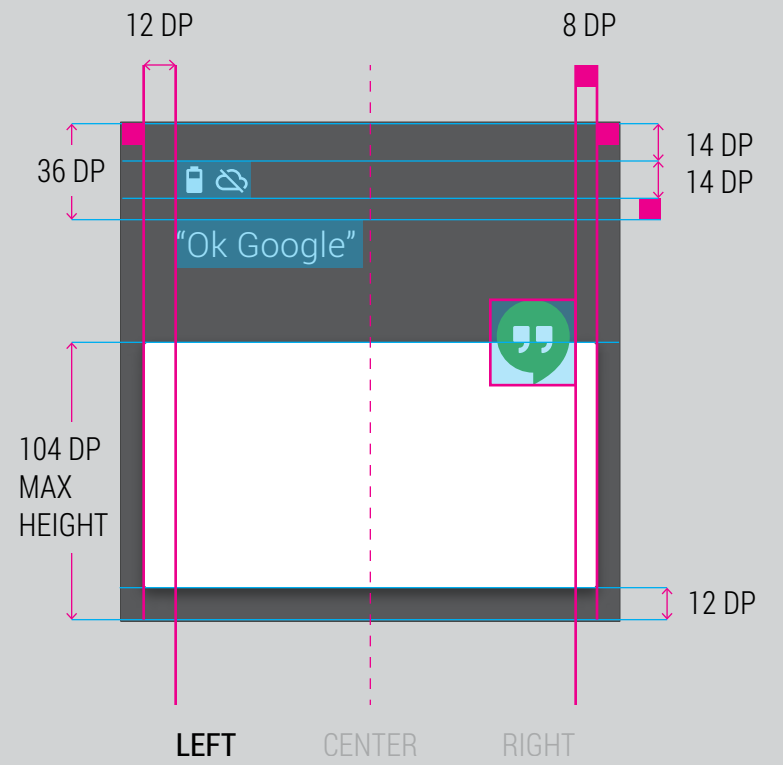

Ambient mode while device is being  
charged

8 DP BLOCK

24 DP BLOCK

Snippet text

ROBOTO LIGHT 16 SP

Position: MIDDLE

Position: BOTTOM

Position: TOP

System indicator background protection.

■ 8 DP BLOCK

Big actions use big icons.  
**ic\_full\_\***

Big action buttons cast a dark  
scrim over the background.  
Overlay #000 at 50% opacity.

Labels with two lines  
look like this