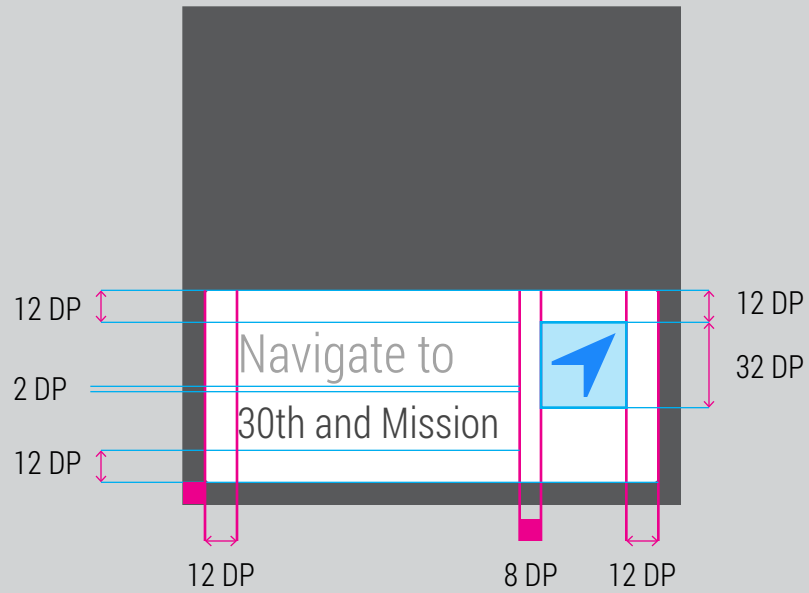

Card Body

ROBOTO CONDENSED LIGHT  
SIZE 20 SP

Abc

PRIMARY TEXT COLOR  
#434343

Abc

SECONDARY TEXT COLOR  
#a2a2a2

8 DP BLOCK

32 DP ICON

Header

ROBOTO LIGHT CONDENSED **20 SP**  
COLOR #a2a2a2

Secondary

ROBOTO LIGHT CONDENSED **16 SP**  
COLOR #434343

■ 8 DP BLOCK

If a card is any taller than **96 DP** we have to push a bit of it below the fold.

6:32

Austin Robison

Standard five line text notification will look just like this example here that contains five lines

96 DP

This card shows a notification with a dark grey header containing the time '6:32'. Below the header is a white card with a green speech bubble icon in the top right corner. The card contains five lines of text: 'Austin Robison' followed by 'Standard five line text notification will look just like this example here that contains five lines'. A vertical dimension line on the left indicates the card's height is 96 DP.

6:32

Austin Robison

This is an example of a card exceeding the max height and truncating the card. Tapping this card will expand the card and reveal more text

96 DP

This card is the tallest, containing more than nine lines of text. The bottom portion of the card is faded out, indicating truncation. A vertical dimension line on the left indicates the card's height is 96 DP.