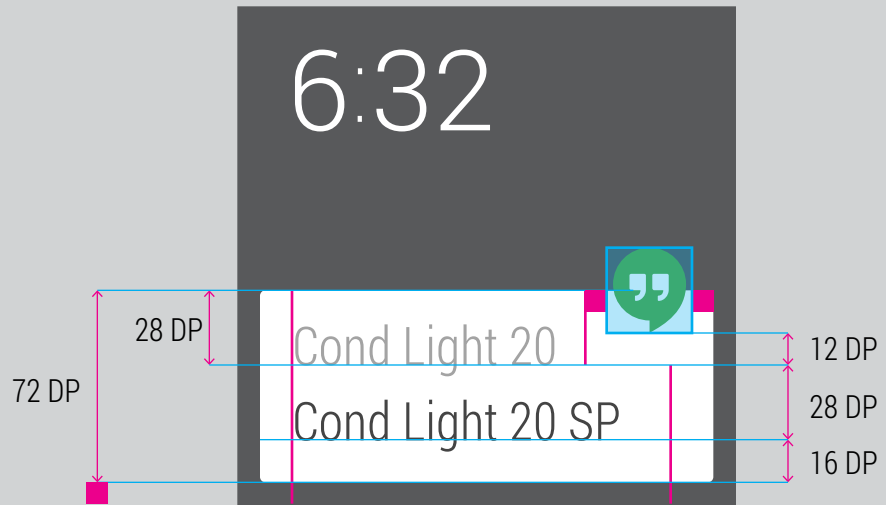

6:32

Austin Robison

Standard five line text notification will look just like this example here that contains five lines

96 DP

This card shows a notification with a dark grey header containing the time '6:32'. Below the header is a white card with a green speech bubble icon in the top right corner. The card contains five lines of text: 'Austin Robison' followed by 'Standard five line text notification will look just like this example here that contains five lines'. A vertical dimension line on the left indicates the card's height is 96 DP.

6:32

Austin Robison

This is an example of a card exceeding the max height and truncating the card. Tapping this card will expand the card and reveal more text

96 DP

This card is the tallest, containing more than nine lines of text. The bottom portion of the card is faded out, indicating truncation. A vertical dimension line on the left indicates the card's height is 96 DP.

8 DP BLOCK

32 DP APP ICON

Header COLOR #a2a2a2

Body COLOR #434343

■ 8 DP BLOCK

This just so happens to be the smallest card you'll ever see. Imagine that. It's only **72 DP!**

At **96 DP**, this sucker is the tallest card that will ever float on your home screen.