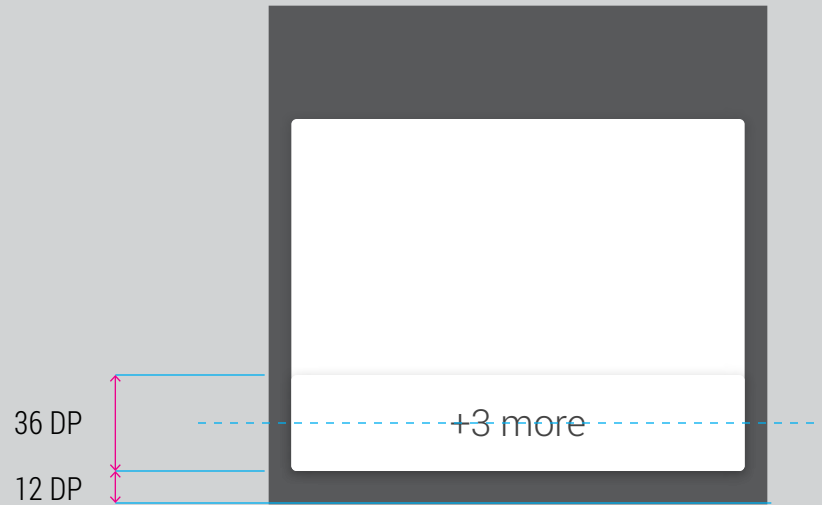

ROBOTO LIGHT 14 SP
#434343