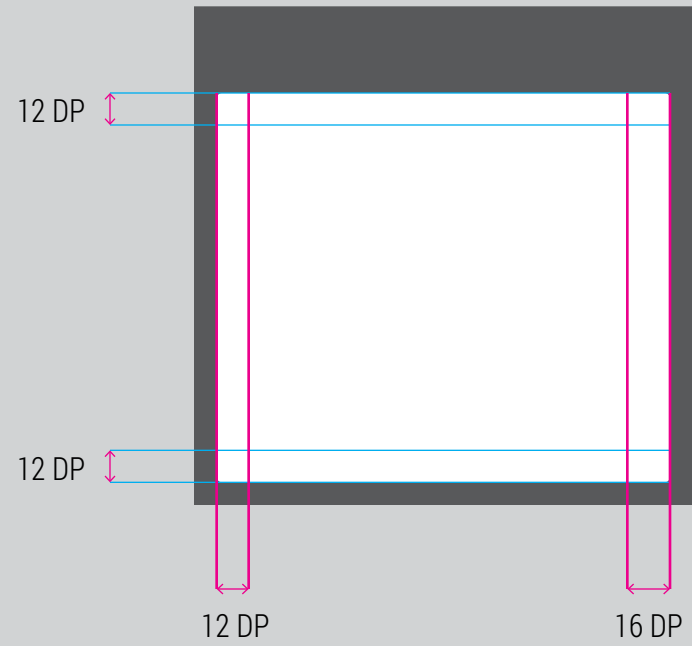

When battery is at 20%  
**ic\_alert\_lowbattery**

Roboto Condensed Light  
20 SP  
COLOR #434343

■ 8 DP BLOCK

■ 32 DP APP ICON

8 DP BLOCK

32 DP APP ICON

Card title

ROBOTO CONDENSED LIGHT  
SIZE 20 SP

Every line of text adds **24 DP** to the height of the card. Oh man that's so cool!

■ 8 DP BLOCK

9 lines of text, or 240 DP is safe. This is the max size before we need to truncate.

Taller than **240 DP** or 9 lines of text? We fade you out at the bottom and truncate you.

6:32

Austin Robison

This is an example of a card exceeding the max height and truncating the card. Tapping this card will expand the card and reveal more text

96 DP

This card is the tallest, containing more than nine lines of text. The bottom portion of the card is faded out, indicating truncation. A vertical dimension line on the left indicates the card's height is 96 DP.