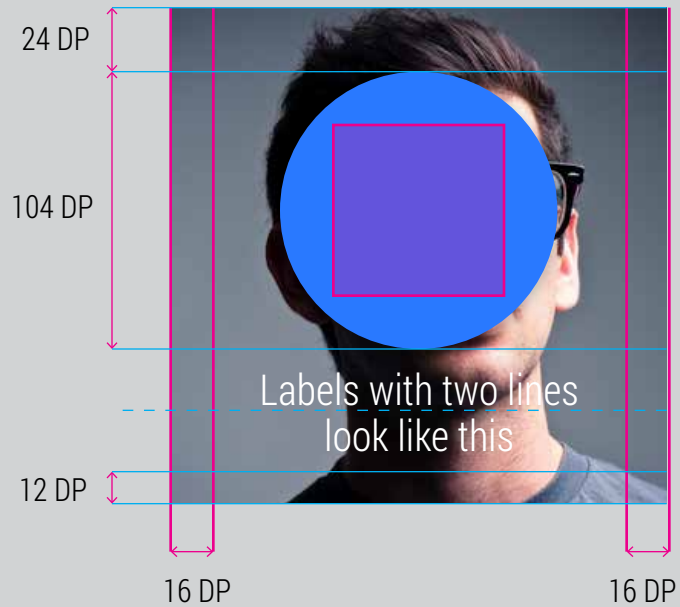

Ambient mode while device is being  
charged

8 DP BLOCK

24 DP BLOCK

Snippet text

ROBOTO LIGHT 16 SP

Position: MIDDLE

Position: BOTTOM

Position: TOP

System indicator background protection.

■ 8 DP BLOCK

Big actions use big icons.  
**ic\_full\_\***

Big action buttons cast a dark  
scrim over the background.  
Overlay #000 at 50% opacity.

Labels with two lines  
look like this

6:32

Austin Robison

This is an example of a card exceeding the max height and truncating the card. Tapping this card will expand the card and reveal more text

96 DP

This card is the tallest, containing more than nine lines of text. The bottom portion of the card is faded out, indicating truncation. A vertical dimension line on the left indicates the card's height is 96 DP.