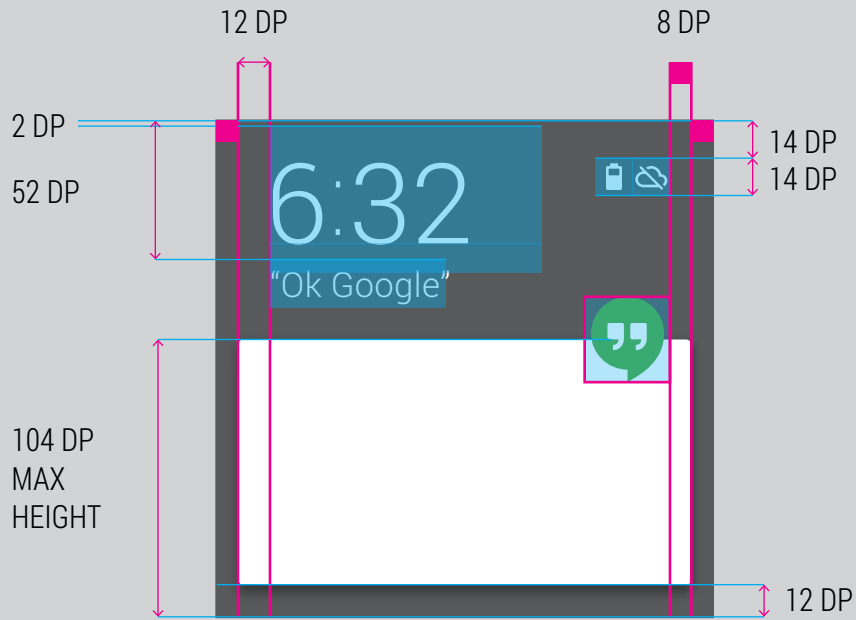

Interactive mode with hotword

Interactive mode while device is being charged

Ambient mode while device is being charged

■ 8 DP BLOCK

□ 32 DP BLOCK

Google Custom  
Hotword + Indicator Position

Hotword appears when entering  
interactive mode and disappears  
after 3 seconds

Ambient mode while device is being  
charged

8 DP BLOCK

24 DP BLOCK

Snippet text

ROBOTO LIGHT 16 SP

Position: MIDDLE

Position: BOTTOM

Position: TOP

System indicator background protection.

■ 8 DP BLOCK

Big actions use big icons.  
**ic\_full\_\***

Big action buttons cast a dark  
scrim over the background.  
Overlay #000 at 50% opacity.

Labels with two lines  
look like this