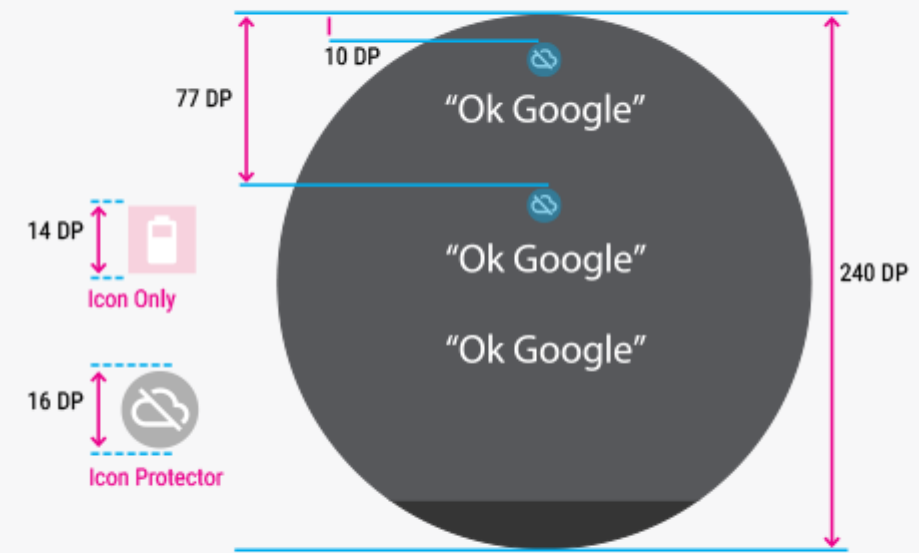

Square Face

Round Face

The Hotword is always centered.

Square Face

Indicators are always centered.

Round Face

Indicators can be placed left, center, or right on the top, middle, or bottom rows.

Indicators

The Hotword can be placed left, center, or right on the top, middle, or bottom rows.

Hotwords

Snippet Text: 16dp

Square Specifications

Snippet Text: 18dp

Circle Specifications