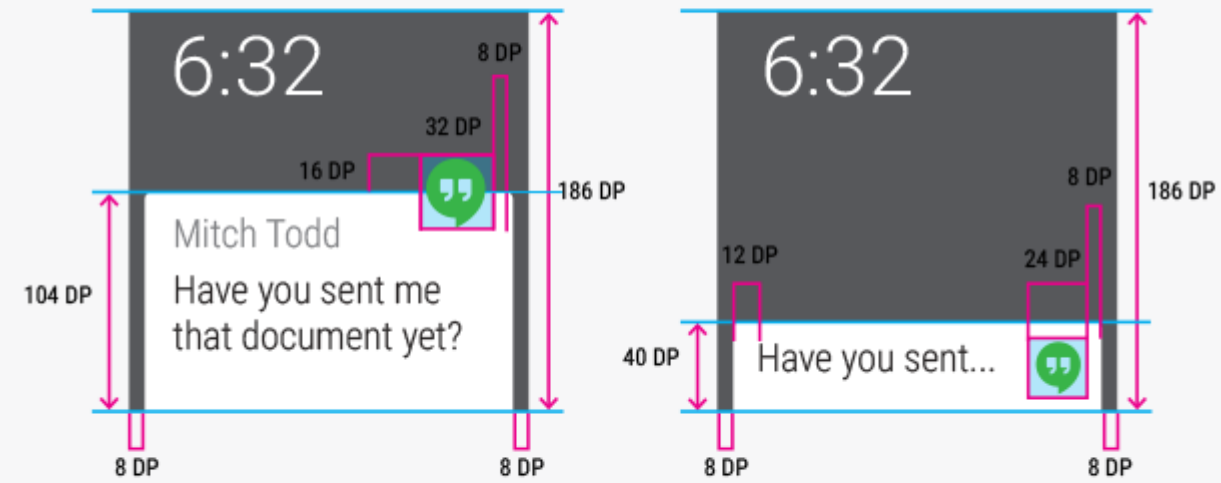

Square Face

Round Face

The Hotword is always centered.

Square Face

Indicators are always centered.

Round Face

Indicators can be placed left, center, or right on the top, middle, or bottom rows.

Indicators

The Hotword can be placed left, center, or right on the top, middle, or bottom rows.

Hotwords

Snippet Text: 16dp

Square Specifications

Snippet Text: 18dp

Circle Specifications