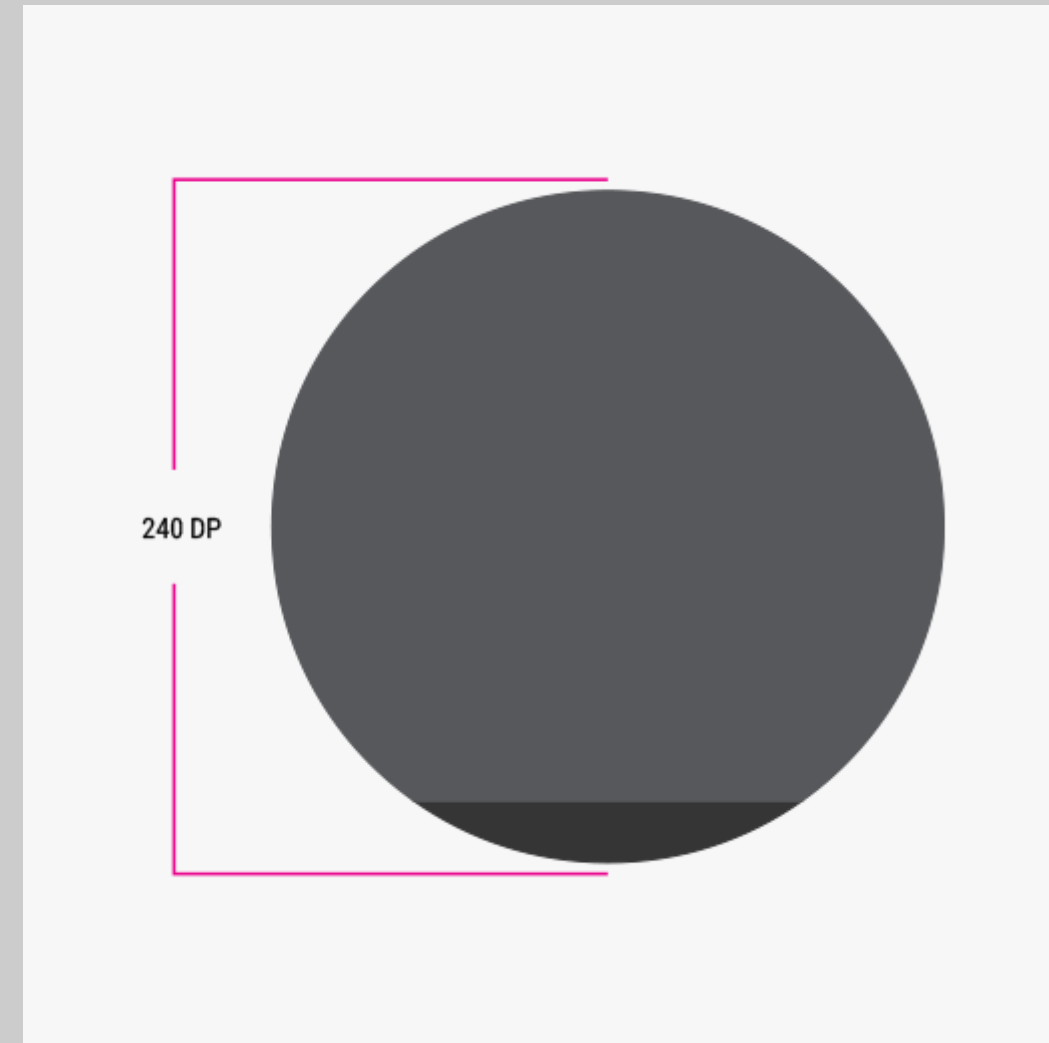

Square Face

Round Face

The Hotword is always centered.

Square Face

Indicators are always centered.

Round Face

Indicators can be placed left, center, or right on the top, middle, or bottom rows.

Indicators

The Hotword can be placed left, center, or right on the top, middle, or bottom rows.

Hotwords

Snippet Text: 16dp

Square Specifications

Snippet Text: 18dp

Circle Specifications