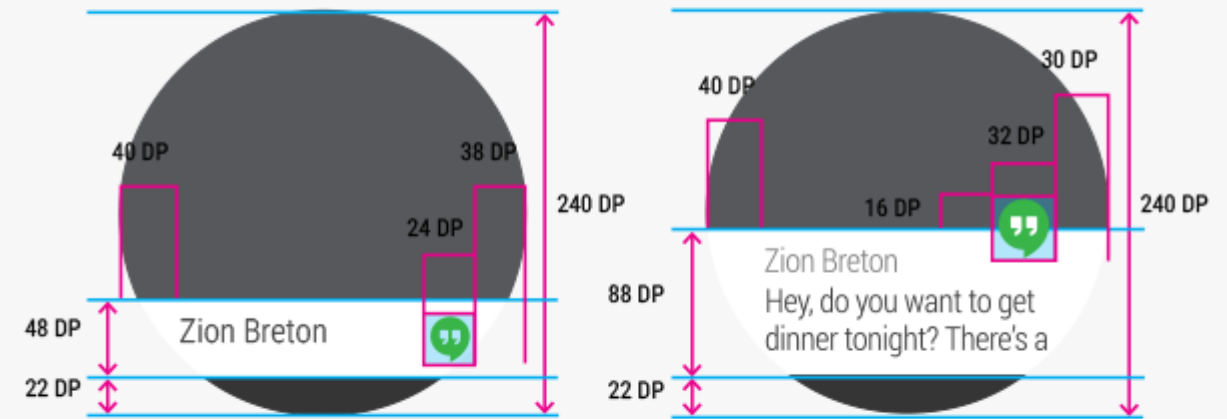

Square Face

Round Face

The Hotword is always centered.

Square Face

Indicators are always centered.

Round Face

Indicators can be placed left, center, or right on the top, middle, or bottom rows.

Indicators

The Hotword can be placed left, center, or right on the top, middle, or bottom rows.

Hotwords

Snippet Text: 16dp

Square Specifications

Snippet Text: 18dp

Circle Specifications