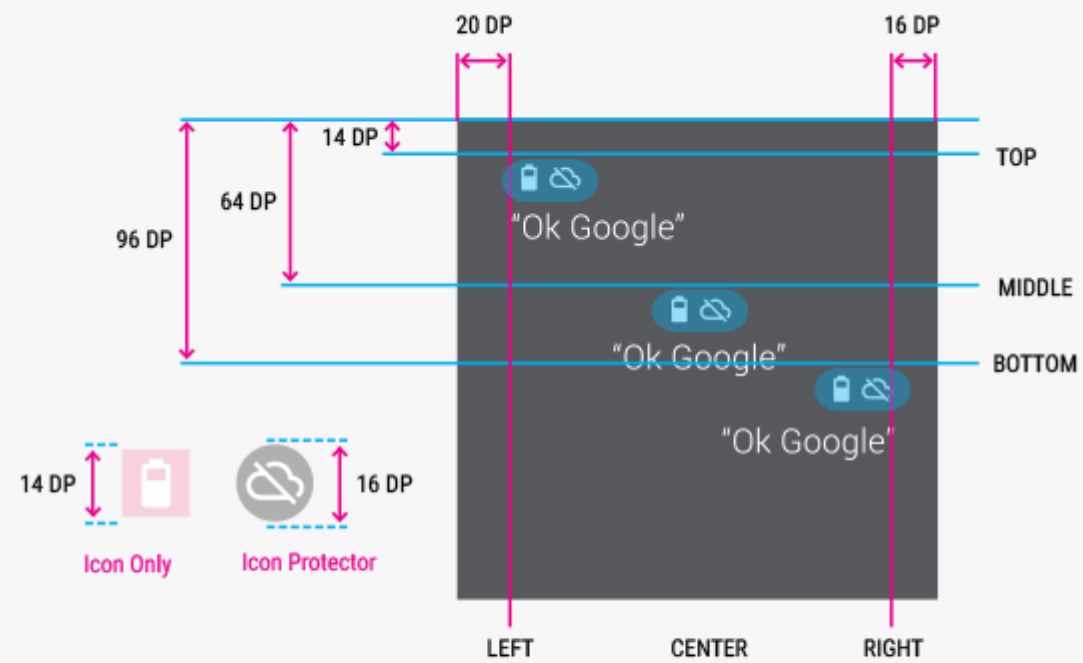

Square Face

Round Face

The Hotword is always centered.

Square Face

Indicators are always centered.

Round Face

Indicators can be placed left, center, or right on the top, middle, or bottom rows.

Indicators

The Hotword can be placed left, center, or right on the top, middle, or bottom rows.

Hotwords

Snippet Text: 16dp

Square Specifications

Snippet Text: 18dp

Circle Specifications