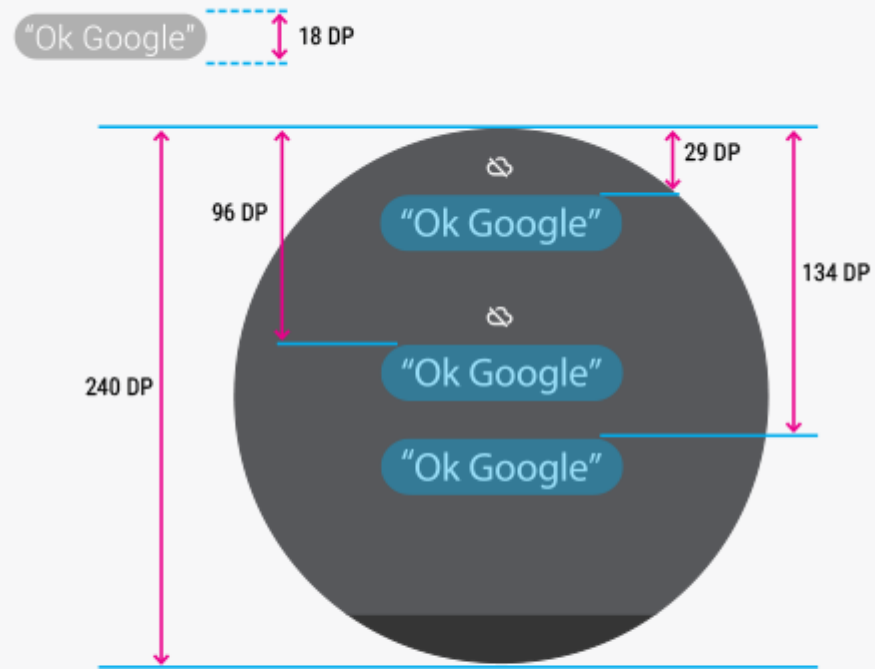

Square Face

Round Face

The Hotword is always centered.

Square Face

Indicators are always centered.

Round Face

Indicators can be placed left, center, or right on the top, middle, or bottom rows.

Indicators

The Hotword can be placed left, center, or right on the top, middle, or bottom rows.

Hotwords

Snippet Text: 16dp

Square Specifications

Snippet Text: 18dp

Circle Specifications