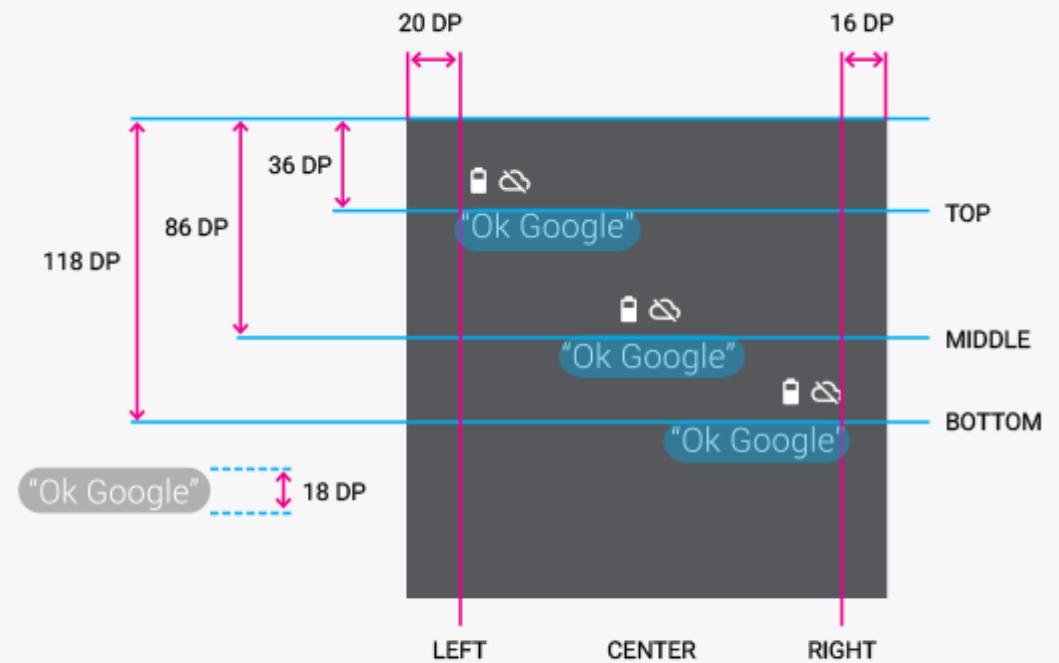

Square Face

Round Face

The Hotword is always centered.

Square Face

Indicators are always centered.

Round Face

Indicators can be placed left, center, or right on the top, middle, or bottom rows.

Indicators

The Hotword can be placed left, center, or right on the top, middle, or bottom rows.

Hotwords

Snippet Text: 16dp

Square Specifications

Snippet Text: 18dp

Circle Specifications